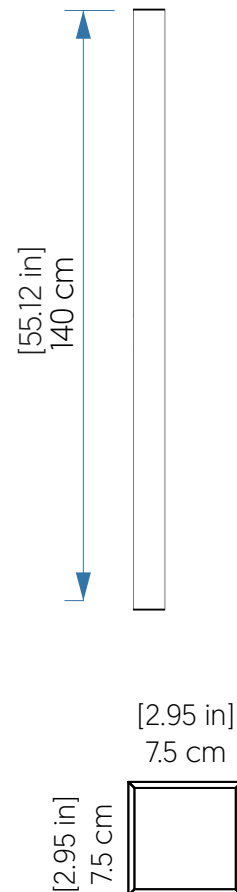

## 4163LED [LED]

Name: Linea Accord Wall Lamp 4163 LED  
 Collection: Clean  
 Application: Wall Lamp  
 Construction: Natural Wood Venner, MDF and Acrylic

### Specifications

Light Source: Integrated LED Module  
 Driver Location: Junction Box  
 Color Temperature: 3000K, 3500K and 4000K  
 Dimming Option: 0-10V OR ELV/TRIAC  
 CRI: 90  
 Delivered Lumens: 2200 lm  
 Total Power: 16W  
 Input Voltage: 110V - 277V  
 Input Frequency: 60 Hz  
 Canopy Dimension: N/A  
 Weight: N/A  
 2" x 3" Single Gang Electrical Box

### Technical Drawing