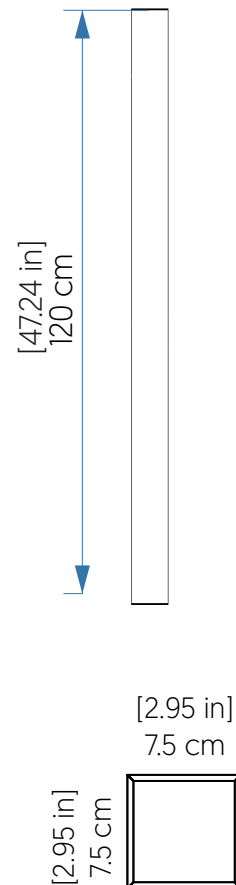

4161LED [LED]

Name: Linea Accord Wall Lamp 4161 LED
 Collection: Clean
 Application: Wall Lamp
 Construction: Natural Wood Venner, MDF and Acrylic

Specifications

Light Source: Integrated LED Module
 Driver Location: Junction Box
 Color Temperature: 3000K, 3500K and 4000K
 Dimming Option: 0-10V OR ELV/TRIAC
 CRI: 90
 Delivered Lumens: 2200 lm
 Total Power: 16W
 Input Voltage: 110V - 277V
 Input Frequency: 60 Hz
 Canopy Dimension: N/A
 Weight: N/A
 2" x 3" Single Gang Electrical Box

Fixture Image

Technical Drawing

Features

5 Year warranty

Description

Photometric Graph

Standards