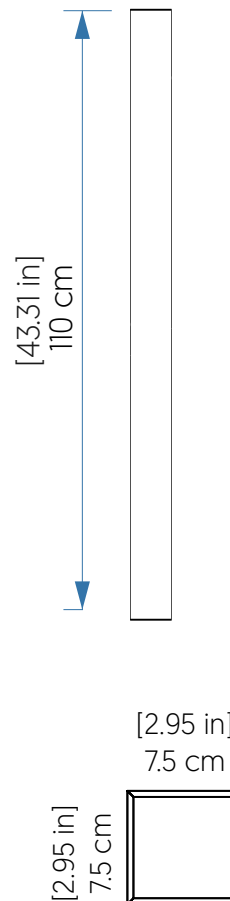

4160LED [LED]

Name: Linea Accord Wall Lamp 4160 LED
 Collection: Clean
 Application: Wall Lamp
 Construction: Natural Wood Venner, MDF and Acrylic

Specifications

Light Source: Integrated LED Module
 Driver Location: Junction Box
 Color Temperature: 3000K, 3500K and 4000K
 Dimming Option: 0-10V OR ELV/TRIAC
 CRI: 90
 Delivered Lumens: 2200 lm
 Total Power: 16W
 Input Voltage: 110V - 277V
 Input Frequency: 60 Hz
 Canopy Dimension: N/A
 Weight: N/A
 2" x 3" Single Gang Electrical Box

Fixture Image

Technical Drawing

Features

5 Year warranty

Description

Photometric Graph

Standards