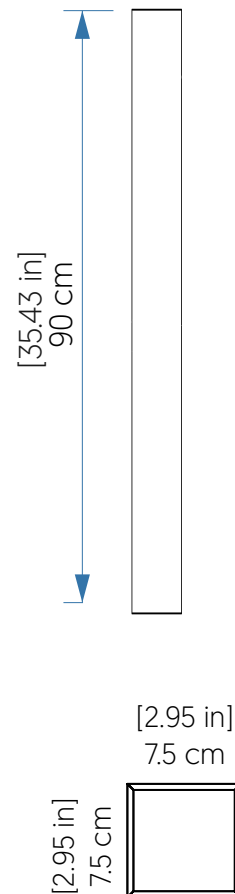

4158LED [LED]

Name: Linea Accord Wall Lamp 4158 LED
 Collection: Clean
 Application: Wall Lamp
 Construction: Natural Wood Venner, MDF and Acrylic

Specifications

Light Source: Integrated LED Module
 Driver Location: Junction Box
 Color Temperature: 3000K, 3500K and 4000K
 Dimming Option: 0-10V OR ELV/TRIAC
 CRI: 90
 Delivered Lumens: 2200 lm
 Total Power: 16W
 Input Voltage: 110V - 277V
 Input Frequency: 60 Hz
 Canopy Dimension: N/A
 Weight: N/A
 2" x 3" Single Gang Electrical Box

Features

5 Year warranty

Description

Fixture Image

Technical Drawing

Photometric Graph

Standards