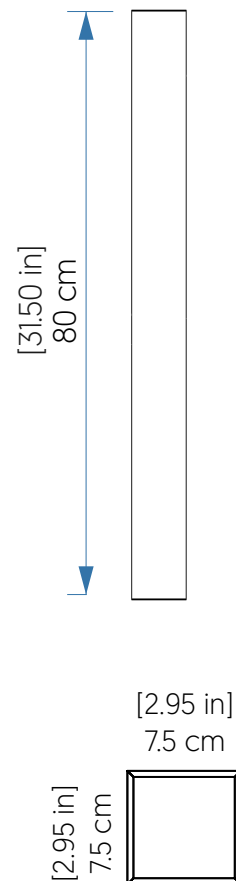

4157LED [LED]

Name: Linea Accord Wall Lamp 4157 LED
 Collection: Clean
 Application: Wall Lamp
 Construction: Natural Wood Venner, MDF and Acrylic

Specifications

Light Source: Integrated LED Module
 Driver Location: Junction Box
 Color Temperature: 3000K, 3500K and 4000K
 Dimming Option: 0-10V OR ELV/TRIAC
 CRI: 90
 Delivered Lumens: 2200 lm
 Total Power: 16W
 Input Voltage: 110V - 277V
 Input Frequency: 60 Hz
 Canopy Dimension: N/A
 Weight: N/A
 2" x 3" Single Gang Electrical Box

Fixture Image

Technical Drawing

Features

5 Year warranty

Description

Photometric Graph

Standards