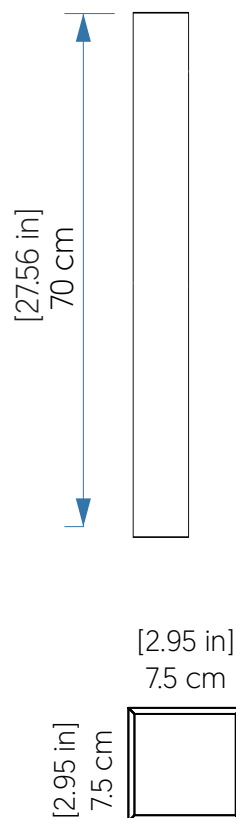

4156LED [LED]

Name: Linea Accord Wall Lamp 4156 LED
 Collection: Clean
 Application: Wall Lamp
 Construction: Natural Wood Venner, MDF and Acrylic

Specifications

Light Source: Integrated LED Module
 Driver Location: Junction Box
 Color Temperature: 3000K, 3500K and 4000K
 Dimming Option: 0-10V OR ELV/TRIAC
 CRI: 90
 Delivered Lumens: 2200 lm
 Total Power: 16W
 Input Voltage: 110V - 277V
 Input Frequency: 60 Hz
 Canopy Dimension: N/A
 Weight: N/A
 2" x 3" Single Gang Electrical Box

Fixture Image

Technical Drawing

Features

5 Year warranty

Description

Photometric Graph

Standards