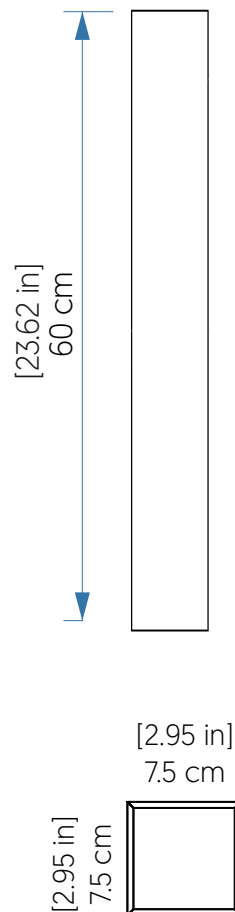

4155LED [LED]

Name: Linea Accord Wall Lamp 4155 LED
 Collection: Clean
 Application: Wall Lamp
 Construction: Natural Wood Venner, MDF and Acrylic

Specifications

Light Source: Integrated LED Module
 Driver Location: Junction Box
 Color Temperature: 3000K, 3500K and 4000K
 Dimming Option: 0-10V OR ELV/TRIAC
 CRI: 90
 Delivered Lumens: 2200 lm
 Total Power: 16W
 Input Voltage: 110V - 277V
 Input Frequency: 60 Hz
 Canopy Dimension: N/A
 Weight: N/A
 2" x 3" Single Gang Electrical Box

Fixture Image

Features

5 Year warranty

Description

Technical Drawing

Photometric Graph

Standards