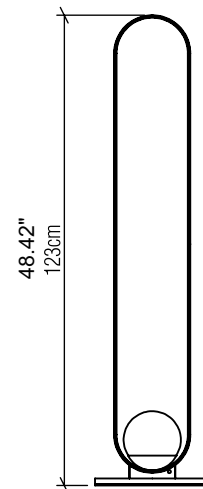

3034 [E-26]

Name: Esfera Accord Floor 3034
 Collection: Esfera
 Application: Floor
 Construction: Natural Wood Veneer, MDF and Acrylic

Specifications

Light Source: 1X 25W 120v-277v E26 [medium base]
 Lamps not included
 Color Temperature: Lamp Dependent
 Dimming Option: Lamp Dependent
 CRI: Lamp Dependent
 Delivered Lumens: Lamp Dependent
 Total Power: Lamp Dependent
 Input Voltage: 110V/277V
 Input Frequency: 60 Hz
 Canopy Dimension: N/A
 Height Adjustment Limit: N/A
 Weight: N/A

Fixture Image

Technical Drawing

Features

5 Year warranty

Description

Photometric Graph

Standards