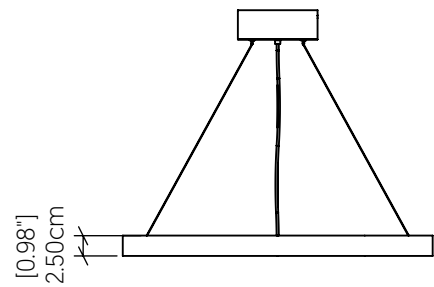

1442LED [LED]

Name: Naiá Accord Pendant 1442 LED
 Collection: Naiá
 Application: Pendant
 Construction: Natural Wood Venner, MDF and Acrylic

Specifications

Light Source: Integrated LED Module
 Driver Location: Inside the canopy
 Color Temperature: 3000K, 3500K and 4000K
 Dimming Option: 0-10V, ELV/TRIAC
 CRI: 90
 Delivered Lumens: 1756 lm
 Total Power: 37.3 W
 Input Voltage: 110V - 277V
 Input Frequency: 60 Hz
 Canopy Dimension: H7.5cm Ø25cm / H2.95" Ø9.84"
 Height Adjustment Limit: 10"
 Weight: N/A

Fixture Image

Technical Drawing

Features

5 Year warranty

Description

Photometric Graph

Standards