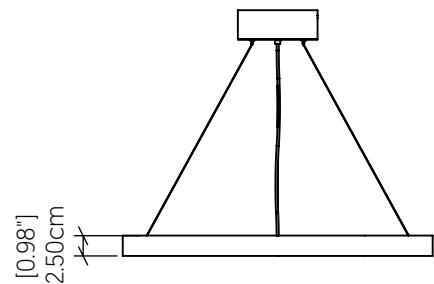

1441LED [LED]

Name: Naiá Accord Pendant 1441 LED
 Collection: Naiá
 Application: Pendant
 Construction: Natural Wood Venner, MDF and Acrylic

Specifications

Light Source: Integrated LED Module
 Driver Location: Inside the canopy
 Color Temperature: 3000K, 3500K and 4000K
 Dimming Option: 0-10V, ELV/TRIAC
 CRI: 90
 Delivered Lumens: 1076 lm
 Total Power: 22.9 W
 Input Voltage: 110V - 277V
 Input Frequency: 60 Hz
 Canopy Dimension: H7.5cm Ø25cm / H2.95" Ø9.84"
 Height Adjustment Limit: 10"
 Weight: N/A

Fixture Image

Technical Drawing

Features

5 Year warranty

Description

Photometric Graph

Standards