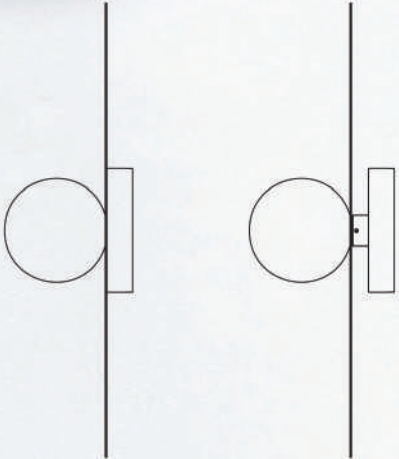

BOLA DISC FLUSH GROUPING

Stunning compositions can be created by mixing or matching different sizes and finishes together to form unique customized light clusters.

1" add-on standoff allows for overlapping disc groupings

PRODUCT CODE
BOLA FSH STAND