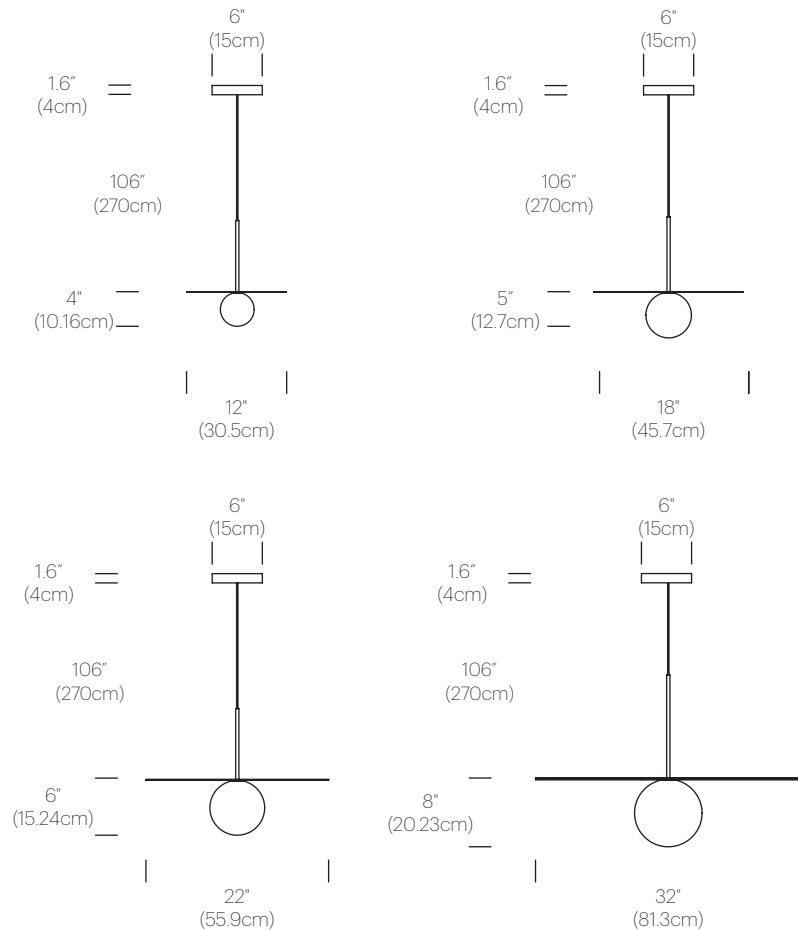

## DIMENSIONS

BOLA DISC 12, 18, 22, 32

Luminosity: 290Lm (12"), 290Lm (18"), 800Lm (22"), 1625Lm (32")

Luminaire Efficacy: 65 Lumens/Watt (average)

Color Rendition Index: 95 CRI

50K hour lifespan

Cord Length: 8.9' (2.7m) (Field cuttable)

1 year warranty