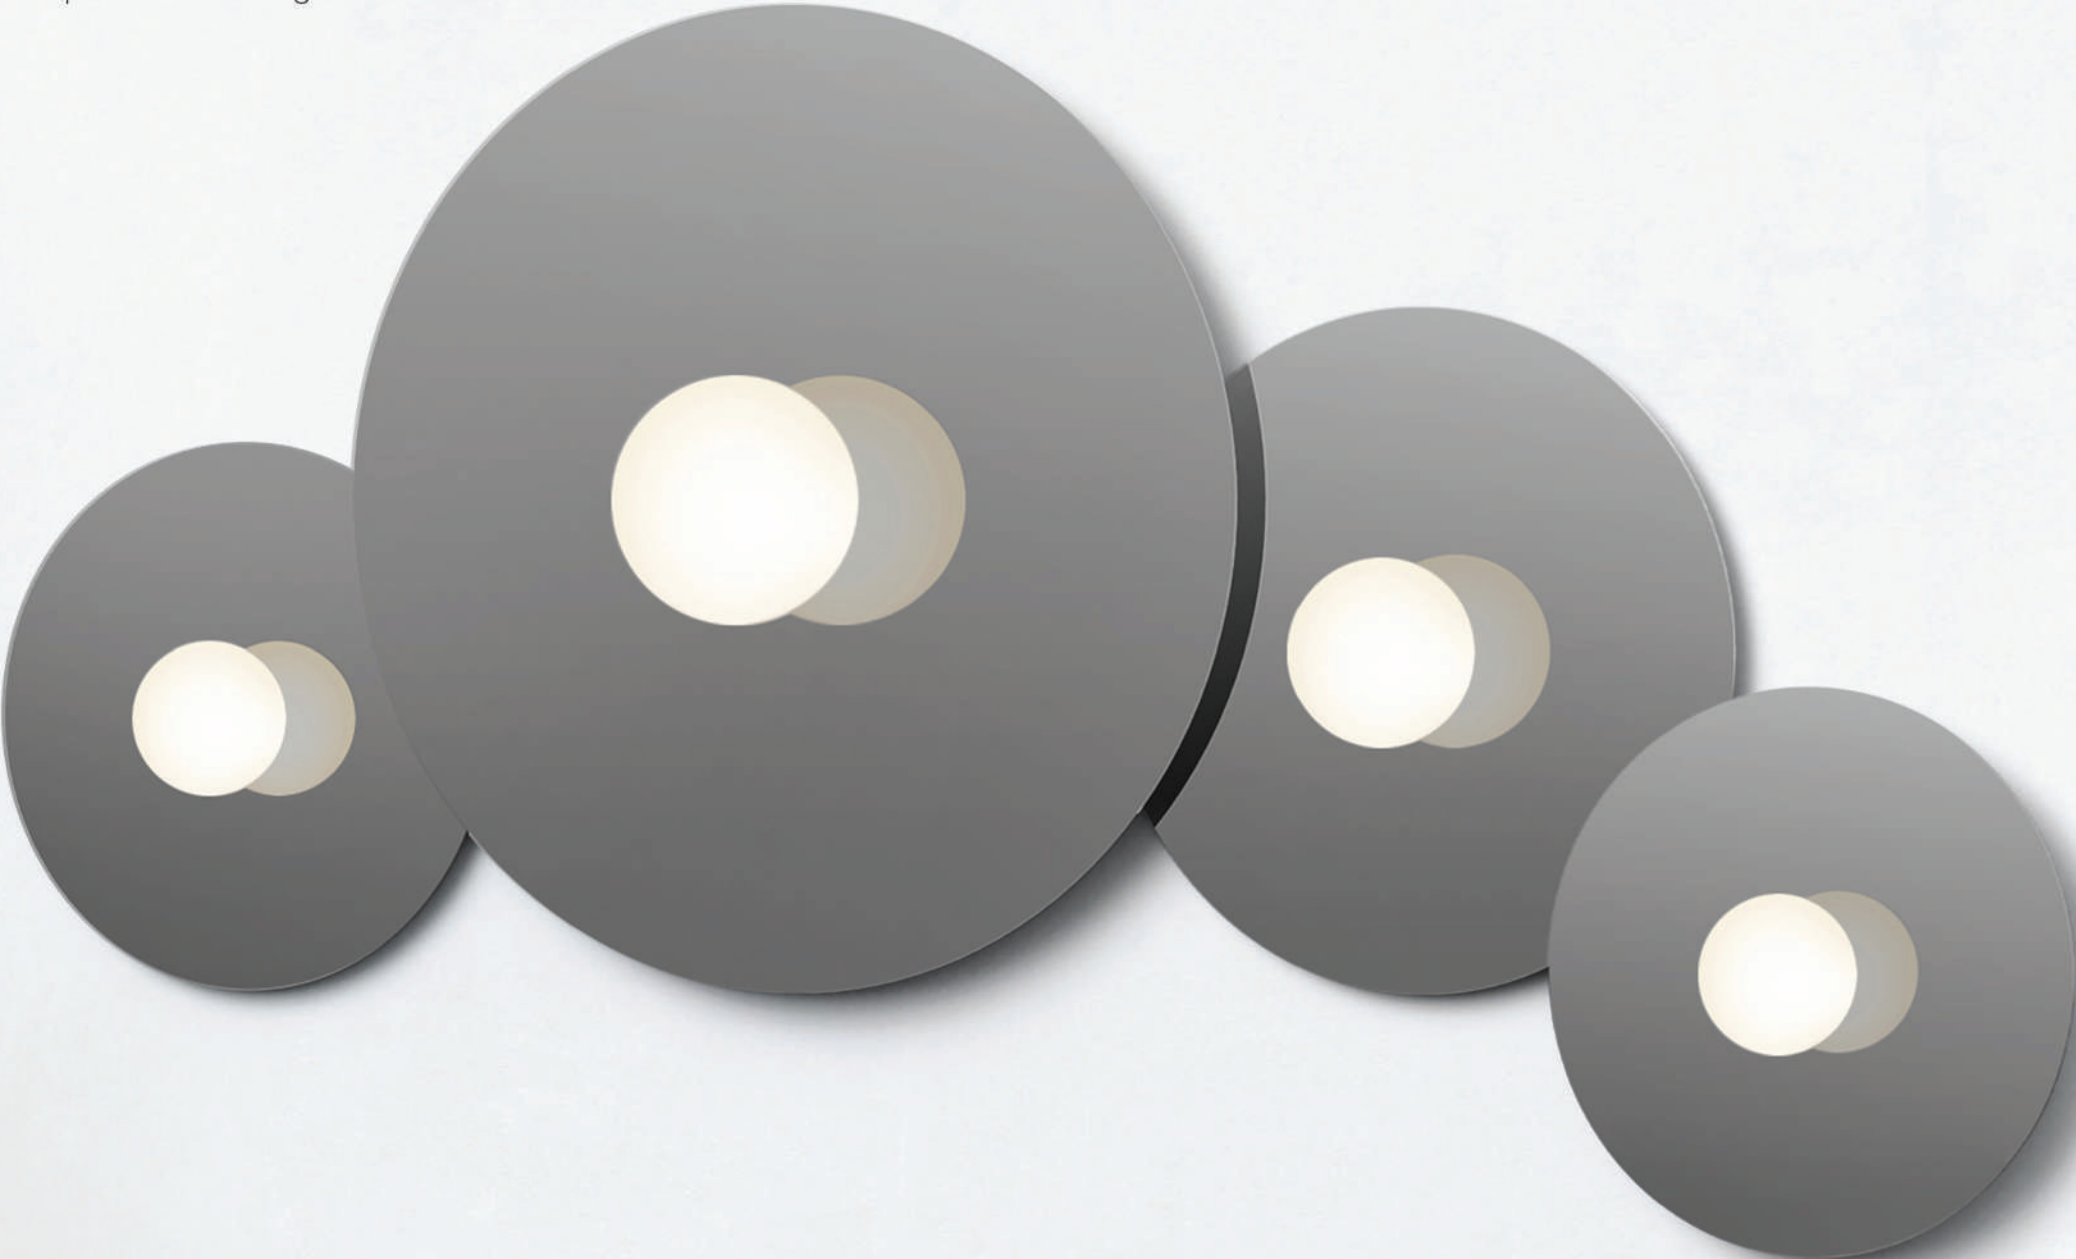

# BOLA DISC FLUSH GROUPING

Stunning compositions can be created by mixing or matching different sizes and finishes together to form unique customized light clusters.

1" add-on standoff allows for overlapping disc groupings