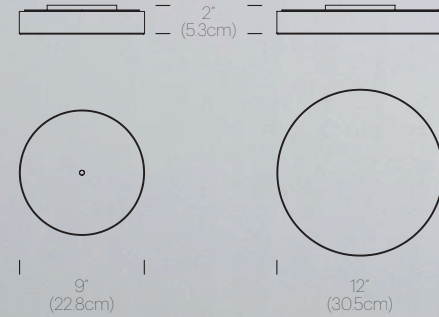

**CERTIFICATIONS**

**PACKAGING WEIGHTS AND DIMENSIONS**

Multi-Light Canopy 9"	4.3LBS	12" X 12" X 6"
	2KG	30.5cm X 30.5cm X 15cm
Multi-Light Canopy 12"	6.6LBS	12" X 12" X 6"
	3KG	30.5cm X 30.5cm X 15cm

**NOTES**

Custom requests can be considered on volume orders

BOLA Multi-Light Canopy  
Small (Ø9" OD) Up to 5

or

BOLA Multi-Light Canopy  
Large (Ø12" OD) 6 to 11

2, 3, 4, 5, 6... 11

**FINISHES**

BOLA DISC

CANOPY

**ROUND**

**LINEAR**

**MULTI-LIGHT CANOPY DIMENSIONS**