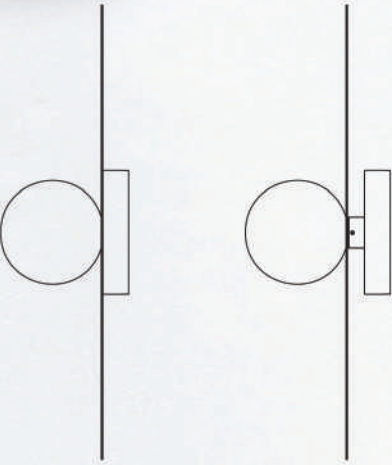

BOLA DISC FLUSH GROUPING

Stunning compositions can be created by mixing or matching different sizes and finishes together to form unique customized light clusters.

1" add-on standoff allows for overlapping disc groupings

PRODUCT CODE
BOLA FSH STAND