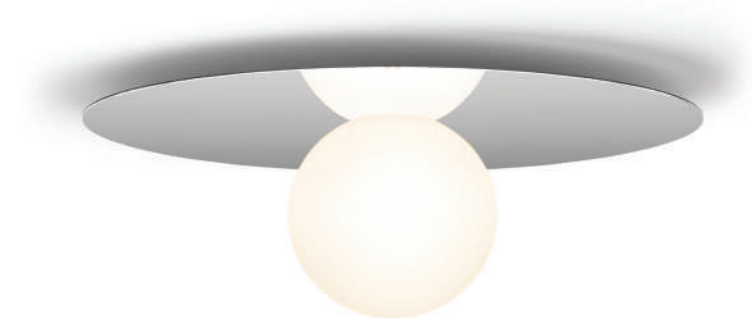

FINISHES

BOLA DISC

CHROME

BRASS

ROSE GOLD

GUNMETAL

MATTE BLACK

GLOSS WHITE

DIMENSIONS

BOLA DISC FLUSH 12, 18, 22, 32

LIGHT CONTROL

Hard-wired, 0-10V and ELV compatible

FEATURES

Shade Options: 12"(30cm), 18"(46cm), 22"(55cm), 32"(81.2cm)

SPECIFICATIONS

Voltage: 120-277V 50/60Hz
Power Consumption: 6W (12", 18"), 12W (22"), 20W (32")
Color Temperature: 2700K - 1800K (Warm Dim)
Note: 3000K CCT models and 2700 CCT models
Available Upon Request
Luminosity: 290Lm (12"), 290Lm (18"), 800Lm (22"), 1625Lm (32")
Luminaire Efficacy: 65 Lumens/Watt (average)
Color Rendition Index: 95 CRI
50K hour lifespan
Cord Length: 8.9' (2.7m) (Field cuttable)
1 year warranty

CERTIFICATIONS

Intertek

PACKAGING WEIGHT AND DIMENSIONS

Bola Disc 12	4LBS	15" X 15" X 7"
(Steel Shade)	1.8KG	38cm X 38cm X 18cm
Bola Disc 12	2.4LBS	15" X 15" X 7"
(White Aluminum Shade)	1.1KG	38cm X 38cm X 18cm
Bola Disc 18	8.6LBS	20.75" X 20.75" X 8"
(Steel Shade)	3.9KG	53cm X 53cm X 20cm
Bola Disc 18	6.75LBS	20.75" X 20.75" X 8"
(White Aluminum Shade)	3KG	53cm X 53cm X 20cm
Bola Disc 22	12.25LBS	24" X 24" X 10"
(Steel Shade)	5.6KG	61cm X 61cm X 25cm
Bola Disc 22	9LBS	24" X 24" X 10"
(White Aluminum Shade)	4.1KG	61cm X 61cm X 25cm
Bola Disc 32	23.8LBS	34.5" X 34.5" X 10.5"
(Steel Shade)	10.8KG	87.6cm X 87.6cm X 27cm
Bola Disc 32	17.5LBS	34.5" X 34.5" X 10.5"
(White Aluminum Shade)	7.9KG	87.6cm X 87.6cm X 27cm

NOTES

Custom requests can be considered on volume orders

Pablo

Pablo