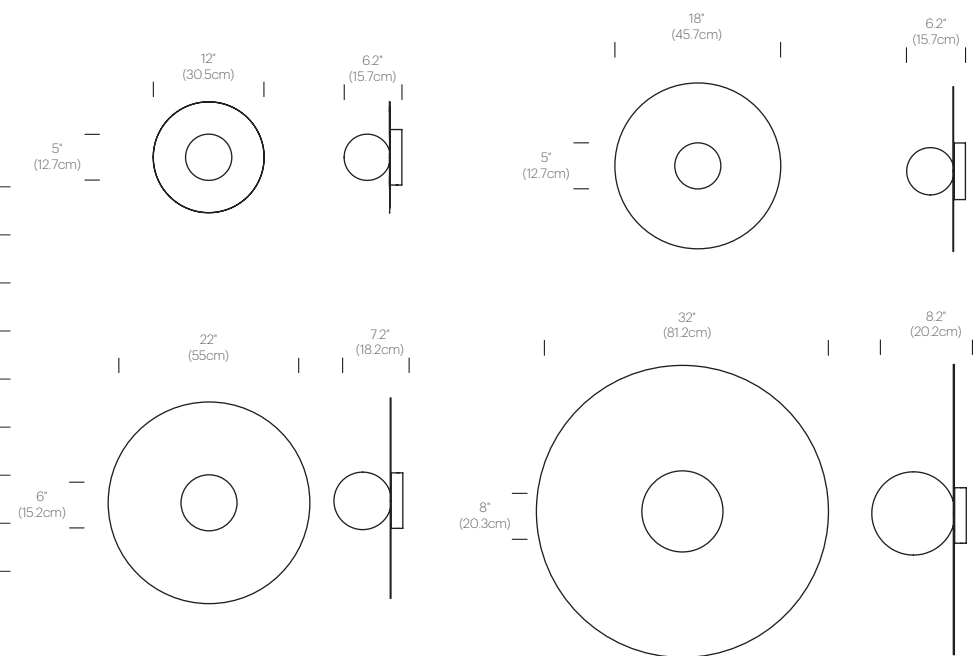

BOLA DISC FLUSH

DESCRIPTION

A study in refined simplicity, Bola Flush offers a magical combination of mirror and globe refined down to its bare essentials. The objective with the Bola Flush is to provide both direct and reflected light from either ceiling or wall mounted vantage points. Bola Flush brings elegance and refinement with four sizes and six finishes in chrome, brass, rose gold, gunmetal, and lacquered white or matte black. An ideal fixture for adding diffused and reflected light in hallway corridors, nooks, dining settings, bedrooms, or living areas. Stunning groupings can also be created by mixing different sizes together to form unique custom light displays.

FIXTURE TYPE

Wall/Ceiling

LIGHT SOURCE

Custom integrated LED, high-output chip on board

PRODUCT CODES

Bola Flush 12 (Chrome):	BOLA FSH 12 CRM
Bola Flush 12 (Brass):	BOLA FSH 12 BRA
Bola Flush 12 (Rose Gold):	BOLA FSH 12 RGD
Bola Flush 12 (Gunmetal):	BOLA FSH 12 GUN
Bola Flush 12 (Gloss White/Chrome):	BOLA FSH 12 WHT
Bola Flush 12 (Matte Black):	BOLA FSH 12 BLK
Bola Flush 18 (Chrome):	BOLA FSH 18 CRM
Bola Flush 18 (Brass):	BOLA FSH 18 BRA
Bola Flush 18 (Rose Gold):	BOLA FSH 18 RGD
Bola Flush 18 (Gunmetal):	BOLA FSH 18 GUN
Bola Flush 18 (Gloss White/Chrome):	BOLA FSH 18 WHT
Bola Flush 18 (Matte Black):	BOLA FSH 18 BLK
Bola Flush 22 (Chrome):	BOLA FSH 22 CRM
Bola Flush 22 (Brass):	BOLA FSH 22 BRA
Bola Flush 22 (Rose Gold):	BOLA FSH 22 RGD
Bola Flush 22 (Gunmetal):	BOLA FSH 22 GUN
Bola Flush 22 (Gloss White/Chrome):	BOLA FSH 22 WHT
Bola Flush 22 (Matte Black):	BOLA FSH 22 BLK
Bola Flush 32 (Chrome):	BOLA FSH 32 CRM
Bola Flush 32 (Brass):	BOLA FSH 32 BRA
Bola Flush 32 (Rose Gold):	BOLA FSH 32 RGD