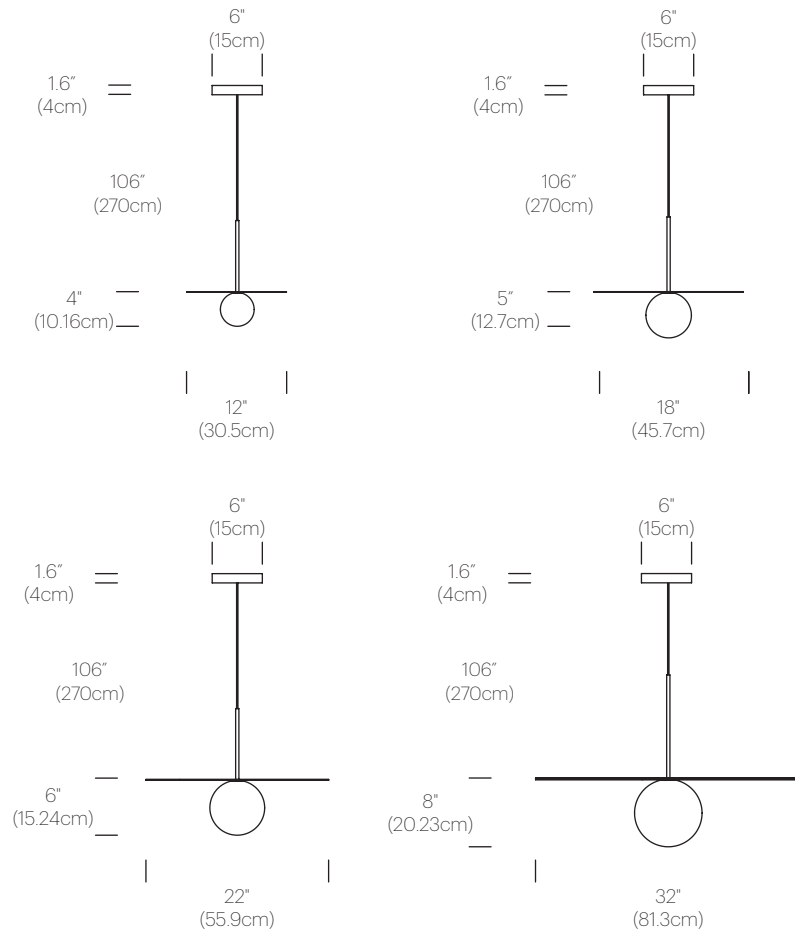

## DIMENSIONS

BOLA DISC 12, 18, 22, 32

Luminosity: 290Lm (12"), 290Lm (18"), 800Lm (22"), 1625Lm (32")

Luminaire Efficacy: 65 Lumens/Watt (average)

Color Rendition Index: 95 CRI

50K hour lifespan

Cord Length: 8.9' (2.7m) (Field cuttable)

1 year warranty