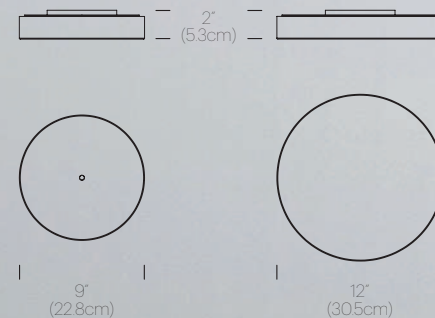

**CERTIFICATIONS**

**PACKAGING WEIGHTS AND DIMENSIONS**

Multi-Light Canopy 9"	4.3LBS	12" X 12" X 6"
	2KG	30.5cm X 30.5cm X 15cm
Multi-Light Canopy 12"	6.6LBS	12" X 12" X 6"
	3KG	30.5cm X 30.5cm X 15cm

**NOTES**

Custom requests can be considered on volume orders

BOLA Multi-Light Canopy  
Small (Ø9" OD) Up to 5

or

BOLA Multi-Light Canopy  
Large (Ø12" OD) 6 to 11

2, 3, 4, 5, 6... 11

**FINISHES**

BOLA DISC

CANOPY

**ROUND**

**LINEAR**

**MULTI-LIGHT CANOPY DIMENSIONS**