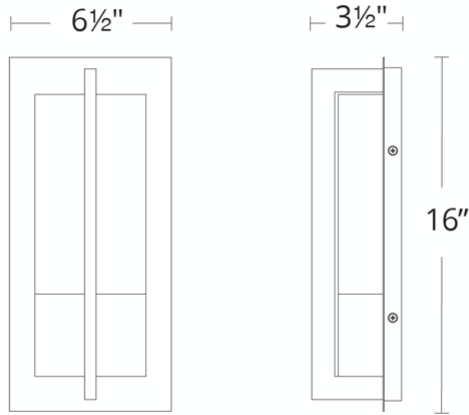

REPLACEMENT PARTS

- RPL-GLA-35516 - Piastra Glass
- RPL-GLA-35516-02 -

WS-W35516

Model & Size	Color Temp	Finish	LED Watts	LED Lumens	Delivered Lumens
WS-W35516 16"	3000K	BZ Bronze	13W	226	139

Example: **WS-W35516-BZ**