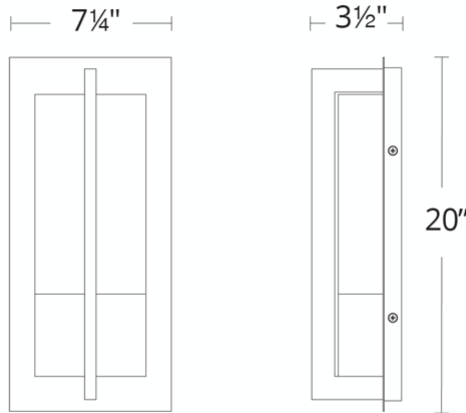

REPLACEMENT PARTS

- RPL-GLA-35520 - Piastra Glass
- RPL-GLA-35520-02 -

WS-W35520

Model & Size	Color Temp	Finish	LED Watts	LED Lumens	Delivered Lumens
WS-W35520 20"	3000K	BZ Bronze	17.5W	512	223

Example: **WS-W35520-BZ**