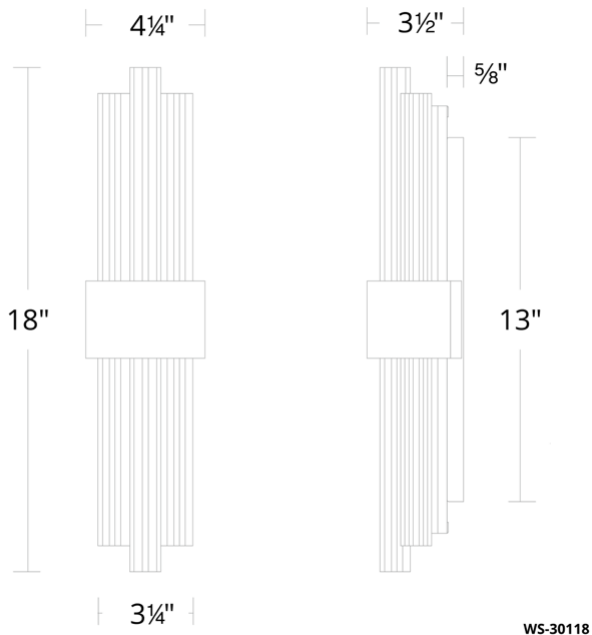

REPLACEMENT PARTS

- RPL-GLA-30118-01 - Glass (Long)
- RPL-GLA-30118-02 - Glass (Short)

WS-30118

Model & Size	Color Temp	Finish	LED Watts	LED Lumens	Delivered Lumens
WS-30118 18"	3000K	AB Aged Brass	16.2W	1385	876
	3000K	BN Brushed Nickel	16.2W	1385	876

REPLACEMENT PARTS

- RPL-GLA-30128-01 - Glass (Long)
- RPL-GLA-30128-02 - Glass (Short)

WS-30128

Model & Size	Color Temp	Finish	LED Watts	LED Lumens	Delivered Lumens
WS-30128 28"	3000K	AB Aged Brass	21.4W	1848	1345
	3000K	BN Brushed Nickel	21.4W	1848	1345