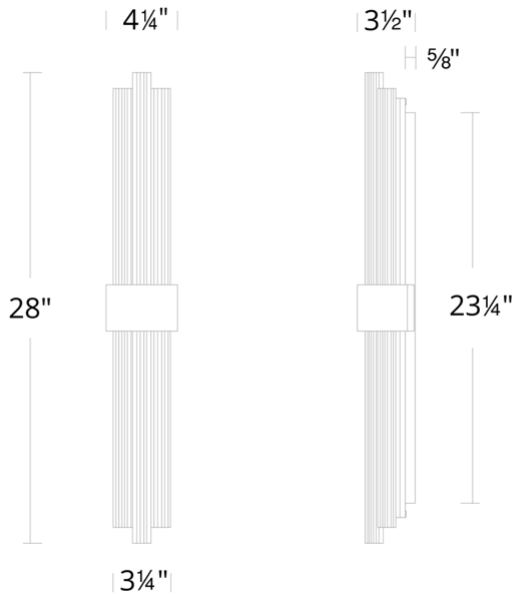

REPLACEMENT PARTS

- RPL-GLA-30118-01 - Glass (Long)
- RPL-GLA-30118-02 - Glass (Short)

WS-30118

Model & Size	Color Temp	Finish	LED Watts	LED Lumens	Delivered Lumens
WS-30118 18"	3000K	AB Aged Brass	16.2W	1385	876
	3000K	BN Brushed Nickel	16.2W	1385	876

REPLACEMENT PARTS

- RPL-GLA-30128-01 - Glass (Long)
- RPL-GLA-30128-02 - Glass (Short)

WS-30128

Model & Size	Color Temp	Finish	LED Watts	LED Lumens	Delivered Lumens
WS-30128 28"	3000K	AB Aged Brass	21.4W	1848	1345
	3000K	BN Brushed Nickel	21.4W	1848	1345