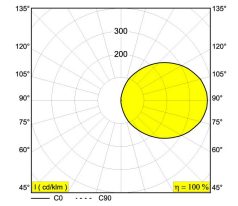

Refer to housing or power supply spec sheet.

**Listings**

Specification Sheet

**HELI 1 LED WW**  
**6 202 04 32**

[Weblink](#)

Cutout shape/size:	2" 15/16 x 2" 15/16
Recessed depth:	3" 3/8
Available colors:	ALU GREY (6 202 04 32 A) WHITE (6 202 04 32 W)