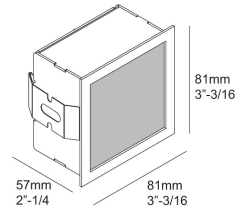

Refer to housing or power supply spec sheet.

**Listings**

Specification Sheet

**HELI 1 LED WW**  
**6 202 04 32**

[Weblink](#)

Cutout shape/size:	2" 15/16 x 2" 15/16
Recessed depth:	3" 3/8
Available colors:	ALU GREY (6 202 04 32 A) WHITE (6 202 04 32 W)