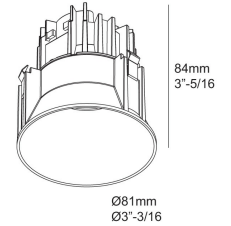

23/04/2022 12:23:08

Specification Sheet

DIRO TRIMLESS LED 93533
6 202 144 811 952

[Weblink](#)

Cutout shape/size:	Ⓜ Ø KIT
Recessed depth:	3"-3/4
Available colors:	BLACK (6 202 144 811 952 B) WHITE (6 202 144 811 952 W) GOLD MATT (6 202 144 811 952 MMAT)
NONADJUSTABLE LED 10,4-15W / CRI>90 / 3500K / 1163-1565lm REFLECTOR FL-33° EXCL.LED POWER SUPPLY 500-700mA-DC 500mA for standard applications / 700mA only for remodel NON-IC applications For other CRI or KELVIN, contact factory	
LED Technics:	Light source: 1163 lm // 10 W // 112 lm/W Luminaire: 885 lm // 12 W // 74 lm/W
Class 2	N.a.
Ada	N.a.
Installation methods	INSULATED CEILING INSTALLATION NON-INSULATED CEILING INSTALLATION
Weight:	0.3 LBS
Protection level:	IP23/20 - suitable for damp locations
Minimum distance:	n.a.
Remarks:	MOUNTING KIT R127 TRIMLESS required for Remodel NON-IC applications.