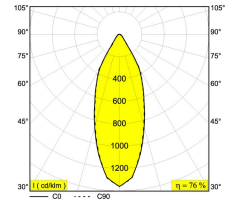

23/04/2022 12:23:08

Specification Sheet

DIRO TRIMLESS LED 93533
6 202 144 811 952

[Weblink](#)

Cutout shape/size:	Ⓜ Ø KIT
Recessed depth:	3"-3/4
Available colors:	BLACK (6 202 144 811 952 B) WHITE (6 202 144 811 952 W) GOLD MATT (6 202 144 811 952 MMAT)
NONADJUSTABLE LED 10,4-15W / CRI>90 / 3500K / 1163-1565lm REFLECTOR FL-33° EXCL.LED POWER SUPPLY 500-700mA-DC 500mA for standard applications / 700mA only for remodel NON-IC applications For other CRI or KELVIN, contact factory	
LED Technics:	Light source: 1163 lm // 10 W // 112 lm/W Luminaire: 885 lm // 12 W // 74 lm/W
Class 2	N.a.
Ada	N.a.
Installation methods	INSULATED CEILING INSTALLATION NON-INSULATED CEILING INSTALLATION
Weight:	0.3 LBS
Protection level:	IP23/20 - suitable for damp locations
Minimum distance:	n.a.
Remarks:	MOUNTING KIT R127 TRIMLESS required for Remodel NON-IC applications.