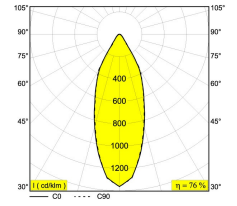

Specification Sheet

DIRO TRIMLESS LED 93033
6 202 144 811 932

[Weblink](#)

Cutout shape/size: Ø KIT

Recessed depth: 3"-3/4

Available colors: BLACK (6 202 144 811 932 B)
WHITE (6 202 144 811 932 W)
GOLD MATT (6 202 144 811 932 MMAT)

NONADJUSTABLE
LED 10,4-15W / CRI>90 / 3000K / 1128-1517lm
REFLECTOR FL-33°
EXCL.LED POWER SUPPLY 500-700mA-DC
500mA for standard applications / 700mA only for remodel NON-IC applications
For other CRI or KELVIN, contact factory

LED Technics: Light source: 1128 lm // 10 W // 109 lm/W
Luminaire: 858 lm // 12 W // 72 lm/W

Class 2 N.a.
Ada N.a.
Installation methods INSULATED CEILING INSTALLATION
NON-INSULATED CEILING INSTALLATION

Weight: 0.3 LBS
Protection level: IP23/20 - suitable for damp locations
Minimum distance: n.a.

Remarks: MOUNTING KIT R127 TRIMLESS required for Remodel NON-IC applications.

Requirements :
ROUGH-IN
REMODEL NON-IC
MOUNTING KIT R127 TRIMLESS