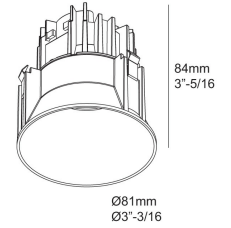

Specification Sheet

DIRO TRIMLESS LED 93033
6 202 144 811 932

[Weblink](#)

Cutout shape/size: Ø KIT

Recessed depth: 3"-3/4

Available colors: BLACK (6 202 144 811 932 B)
WHITE (6 202 144 811 932 W)
GOLD MATT (6 202 144 811 932 MMAT)

NONADJUSTABLE
LED 10,4-15W / CRI>90 / 3000K / 1128-1517lm
REFLECTOR FL-33°
EXCL.LED POWER SUPPLY 500-700mA-DC
500mA for standard applications / 700mA only for remodel NON-IC applications
For other CRI or KELVIN, contact factory

LED Technics: Light source: 1128 lm // 10 W // 109 lm/W
Luminaire: 858 lm // 12 W // 72 lm/W

Class 2 N.a.
Ada N.a.
Installation methods INSULATED CEILING INSTALLATION
NON-INSULATED CEILING INSTALLATION

Weight: 0.3 LBS
Protection level: IP23/20 - suitable for damp locations
Minimum distance: n.a.

Remarks: MOUNTING KIT R127 TRIMLESS required for Remodel NON-IC applications.

Requirements :
ROUGH-IN
REMODEL NON-IC
MOUNTING KIT R127 TRIMLESS