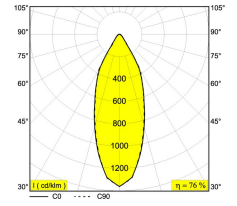

## DIRO TRIMLESS LED 92733 6 202 144 811 922

[Weblink](#)

Cutout shape/size:	Ⓜ Ø KIT
Recessed depth:	3"-3/4
Available colors:	BLACK (6 202 144 811 922 B) WHITE (6 202 144 811 922 W) GOLD MATT (6 202 144 811 922 MMAT)
NONADJUSTABLE LED 10,4-15W / CRI>90 / 2700K / 1083-1456lm REFLECTOR FL-33° EXCL.LED POWER SUPPLY 500-700mA-DC 500mA for standard applications / 700mA only for remodel NON-IC applications For other CRI or KELVIN, contact factory	
LED Technics:	Light source: 1083 lm // 10 W // 105 lm/W Luminaire: 824 lm // 12 W // 69 lm/W
Class 2	N.a.
Ada	N.a.
Installation methods	INSULATED CEILING INSTALLATION NON-INSULATED CEILING INSTALLATION
Weight:	0.3 LBS
Protection level:	IP23/20 - suitable for damp locations
Minimum distance:	n.a.
Remarks:	MOUNTING KIT R127 TRIMLESS required for Remodel NON-IC applications.