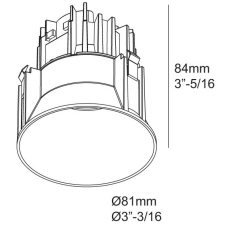

## DIRO TRIMLESS LED 92733 6 202 144 811 922

[Weblink](#)

Cutout shape/size:	Ⓜ Ø KIT
Recessed depth:	3"-3/4
Available colors:	BLACK (6 202 144 811 922 B) WHITE (6 202 144 811 922 W) GOLD MATT (6 202 144 811 922 MMAT)
NONADJUSTABLE LED 10,4-15W / CRI>90 / 2700K / 1083-1456lm REFLECTOR FL-33° EXCL.LED POWER SUPPLY 500-700mA-DC 500mA for standard applications / 700mA only for remodel NON-IC applications For other CRI or KELVIN, contact factory	
LED Technics:	Light source: 1083 lm // 10 W // 105 lm/W Luminaire: 824 lm // 12 W // 69 lm/W
Class 2	N.a.
Ada	N.a.
Installation methods	INSULATED CEILING INSTALLATION NON-INSULATED CEILING INSTALLATION
Weight:	0.3 LBS
Protection level:	IP23/20 - suitable for damp locations
Minimum distance:	n.a.
Remarks:	MOUNTING KIT R127 TRIMLESS required for Remodel NON-IC applications.