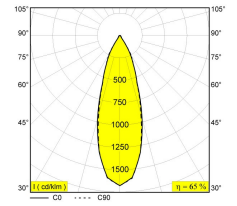

**DIRO TRIMLESS LED 9-SOFT**  
**6 202 144 1902**

[Weblink](#)

Cutout shape/size: Ø KIT

Recessed depth: 3"-3/4

Available colors: BLACK (6 202 144 1902 B)  
 WHITE (6 202 144 1902 W)  
 GOLD MATT (6 202 144 1902 MMAT)