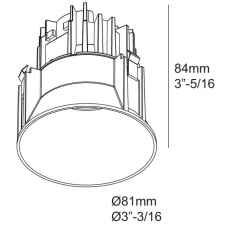

**DIRO TRIMLESS LED 9-SOFT**  
**6 202 144 1902**

[Weblink](#)

Cutout shape/size: Ø KIT

Recessed depth: 3"-3/4

Available colors: BLACK (6 202 144 1902 B)  
 WHITE (6 202 144 1902 W)  
 GOLD MATT (6 202 144 1902 MMAT)