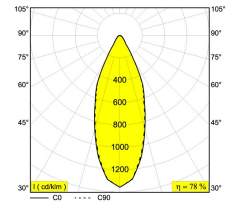

23/04/2022 10:06:50

Specification Sheet

DEEP RINGO S LED 93033 S1 6 202 28 811 932

[Weblink](#)

Cutout shape/size: 3" x 3"

Recessed depth: 3" 9/16

Thickness of mounting surface: max.1"

Available colors: BLACK (6 202 28 811 932 B)
 WHITE (6 202 28 811 932 W)

NON ADJUSTABLE
 LED 10,4-15W / CRI>90 / 3000K / 1128-1517lm
 REFLECTOR FL-33°
 EXCL.LED POWER SUPPLY 500-700mA-DC
 500mA for standard applications / 700mA only for remodel NON-IC applications
 For other CRI or KELVIN, contact factory