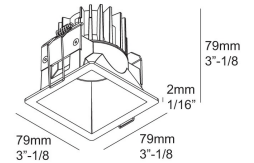

23/04/2022 10:06:50

Specification Sheet

DEEP RINGO S LED 93033 S1 6 202 28 811 932

[Weblink](#)

Cutout shape/size: 3" x 3"

Recessed depth: 3" 9/16

Thickness of mounting surface: max.1"

Available colors: BLACK (6 202 28 811 932 B)
 WHITE (6 202 28 811 932 W)

Weight: 0.7 LBS
 Protection level: IP43/20-20/20 - suitable for damp locations
 Minimum distance: n.a.

Requirements :
 ROUGH-IN
 REMODEL NON-IC

For detailed installation instructions, please consult the manual. [6_202_28_811_XXX_HAND.pdf](#)