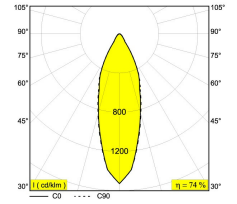

Specification Sheet

DEEP RINGO LED 93533
6 202 272 811 952

[Weblink](#)

Cutout shape/size: 3"

Recessed depth: 3" 9/16

Thickness of mounting surface: min. 3/16"

Available colors: BLACK (6 202 272 811 952 B)
WHITE (6 202 272 811 952 W)
GOLD MATT (6 202 272 811 952 MMAT)

NONADJUSTABLE
LED 10,4-15W / CRI>90 / 3500K / 1163-1565lm
REFLECTOR FL-33°
EXCL.LED POWER SUPPLY 500-700mA-DC
500mA for standard applications / 700mA only for remodel NON-IC applications
For other CRI or KELVIN, contact factory

LED Technics: Light source: 1163 lm // 10 W // 112 lm/W
Luminaire: 858 lm // 12 W // 72 lm/W

Class 2: N.a.
Ada: N.a.
Installation methods: INSULATED CEILING INSTALLATION
NON-INSULATED CEILING INSTALLATION

Weight: 0.4 LBS
Protection level: IP43/20 - suitable for damp locations
Minimum distance: n.a.

Requirements :
ROUGH-IN
REMODEL NON-IC