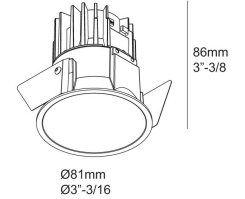

Specification Sheet

DEEP RINGO LED 93533
6 202 272 811 952

[Weblink](#)

Cutout shape/size: 3"

Recessed depth: 3" 9/16

Thickness of mounting surface: min. 3/16"

Available colors: BLACK (6 202 272 811 952 B)
WHITE (6 202 272 811 952 W)
GOLD MATT (6 202 272 811 952 MMAT)

NONADJUSTABLE
LED 10,4-15W / CRI>90 / 3500K / 1163-1565lm
REFLECTOR FL-33°
EXCL.LED POWER SUPPLY 500-700mA-DC
500mA for standard applications / 700mA only for remodel NON-IC applications
For other CRI or KELVIN, contact factory

LED Technics: Light source: 1163 lm // 10 W // 112 lm/W
Luminaire: 858 lm // 12 W // 72 lm/W

Class 2: N.a.
Ada: N.a.
Installation methods: INSULATED CEILING INSTALLATION
NON-INSULATED CEILING INSTALLATION

Weight: 0.4 LBS
Protection level: IP43/20 - suitable for damp locations
Minimum distance: n.a.

Requirements :
ROUGH-IN
REMODEL NON-IC