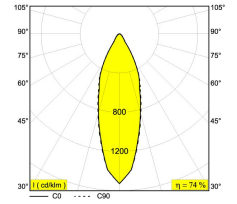

23/04/2022 10:51:36

Specification Sheet

DEEP RINGO LED 93033 6 202 272 811 932

[Weblink](#)

Cutout shape/size: 3"

Recessed depth: 3" 9/16

Thickness of mounting surface: min. 3/16"

Available colors: BLACK (6 202 272 811 932 B)
 WHITE (6 202 272 811 932 W)
 GOLD MATT (6 202 272 811 932 MMAT)

NONADJUSTABLE
 LED 10,4-15W / CRI>90 / 3000K / 1128-1517lm
 REFLECTOR FL-33°
 EXCL. LED POWER SUPPLY 500-700mA-DC
 500mA for standard applications / 700mA only for remodel NON-IC applications
 For other CRI or KELVIN, contact factory