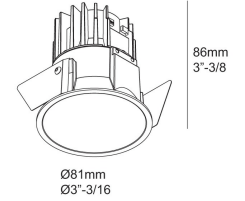

23/04/2022 10:51:36

Specification Sheet

DEEP RINGO LED 93033 6 202 272 811 932

[Weblink](#)

Cutout shape/size: 3"

Recessed depth: 3" 9/16

Thickness of mounting surface: min. 3/16"

Available colors: BLACK (6 202 272 811 932 B)
 WHITE (6 202 272 811 932 W)
 GOLD MATT (6 202 272 811 932 MMAT)

NONADJUSTABLE
 LED 10,4-15W / CRI>90 / 3000K / 1128-1517lm
 REFLECTOR FL-33°
 EXCL. LED POWER SUPPLY 500-700mA-DC
 500mA for standard applications / 700mA only for remodel NON-IC applications
 For other CRI or KELVIN, contact factory

Weight: 0.4 LBS
 Protection level: IP43/20 - suitable for damp locations
 Minimum distance: n.a.

Requirements :
 ROUGH-IN
 REMODEL NON-IC

For detailed installation instructions, please consult the manual. [6_202_272_811_XXX_HAND.pdf](#)