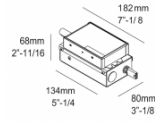

[Weblink / Specs sheet](#)

NIC 700mA-DC 25W 0-10V dim 120V
6 202 969 99 11