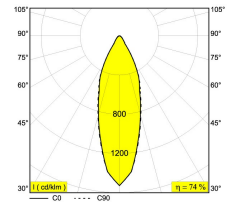

Specification Sheet

DEEP RINGO LED 92733 6 202 272 811 922

[Weblink](#)

Cutout shape/size: 3"

Recessed depth: 3" 9/16"

Thickness of mounting surface: min. 3/16"

Available colors: BLACK (6 202 272 811 922 B)
WHITE (6 202 272 811 922 W)
GOLD MATT (6 202 272 811 922 MMAT)

NONADJUSTABLE
LED 10,4-15W / CRI>90 / 2700K / 1083-1456lm
REFLECTOR FL-33°
EXCL. LED POWER SUPPLY 500-700mA-DC
500mA for standard applications / 700mA only for remodel NON-IC applications
For other CRI or KELVIN, contact factory

LED Technics: Light source: 1083 lm // 10 W // 105 lm/W
Luminaire: 799 lm // 12 W // 67 lm/W

Class 2 N.a.
Ada N.a.
Installation methods INSULATED CEILING INSTALLATION
NON-INSULATED CEILING INSTALLATION

Weight: 0.4 LBS
Protection level: IP43/20 - suitable for damp locations
Minimum distance: n.a.

Requirements :
ROUGH-IN
REMODEL NON-IC

For detailed installation instructions, please consult the manual. [6_202_272_811_XXX_HAND.pdf](#)