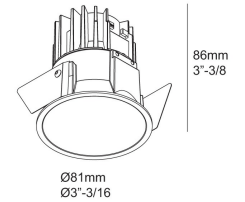

## DEEP RINGO LED 92733 6 202 272 811 922

[Weblink](#)

Cutout shape/size: 3"

Recessed depth: 3" 9/16"

Thickness of mounting surface: min. 3/16"

Available colors: BLACK (6 202 272 811 922 B)  
 WHITE (6 202 272 811 922 W)  
 GOLD MATT (6 202 272 811 922 MMAT)