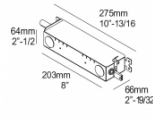

[Weblink / Specs sheet](#)

NIC 700mA-DC 16W Hi-Jume
EcoSystem 277V
6 202 9123 99 21