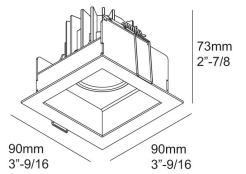

CARREE X LED 93533 S1 6 202 20 811 952

[Weblink](#)

Cutout shape/size:	75 x 75
Recessed depth:	80
Thickness of mounting surface:	max.35
Available colors:	ALU GREY (6 202 20 811 952 A) WHITE (6 202 20 811 952 W) DARK GREY (6 202 20 811 952 N)
NONADJUSTABLE LED 10,4-15W / CRI>90 / 3500K / 1163-1565lm REFLECTOR FL-33° INCL.PC CLEAR EXCL.LED POWER SUPPLY 500-700mA-DC 500mA for standard applications / 700mA only for remodel NON-IC applications For other CRI or KELVIN, contact factory	
LED Technics:	Light source: 1109 lm // 10 W // 113 lm/W Luminaire: 882 lm // 12 W // 74 lm/W
Class 2	N.a.
Ada	N.a.
Installation methods	INSULATED CEILING INSTALLATION NON-INSULATED CEILING INSTALLATION
Weight:	0.7 LBS
Protection level:	IP44/20-22/20 - suitable for wet locations
Minimum distance:	n.a.
Requirements :	
ROUGH-IN	
REMODEL NON-IC	