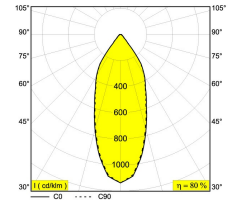

CARREE X LED 93533 S1 6 202 20 811 952

[Weblink](#)

Cutout shape/size:	75 x 75
Recessed depth:	80
Thickness of mounting surface:	max.35
Available colors:	ALU GREY (6 202 20 811 952 A) WHITE (6 202 20 811 952 W) DARK GREY (6 202 20 811 952 N)
NONADJUSTABLE LED 10,4-15W / CRI>90 / 3500K / 1163-1565lm REFLECTOR FL-33° INCL.PC CLEAR EXCL.LED POWER SUPPLY 500-700mA-DC 500mA for standard applications / 700mA only for remodel NON-IC applications For other CRI or KELVIN, contact factory	
LED Technics:	Light source: 1109 lm // 10 W // 113 lm/W Luminaire: 882 lm // 12 W // 74 lm/W
Class 2	N.a.
Ada	N.a.
Installation methods	INSULATED CEILING INSTALLATION NON-INSULATED CEILING INSTALLATION
Weight:	0.7 LBS
Protection level:	IP44/20-22/20 - suitable for wet locations
Minimum distance:	n.a.
Requirements :	
ROUGH-IN	
REMODEL NON-IC	