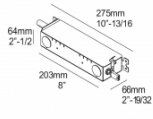

[Weblink / Specs sheet](#)

NIC 700mA-DC 16W Hi-Jume
EcoSystem 120V
6 202 9123 99 11