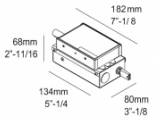

[Weblink / Specs sheet](#)

NIC 700mA-DC 25W 0-10V dim 277V
6 202 969 99 21