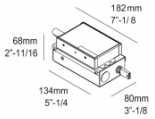

[Weblink / Specs sheet](#)

NIC 500mA-DC 25W 0-10V dim 277V
6 202 920 99 21