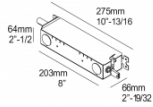

[Weblink / Specs sheet](#)

NIC 500mA-DC 15W Hi-Jume 1%
EcoSystem 120V
6 202 9122 99 11