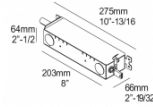

[Weblink / Specs sheet](#)

NIC 500mA-DC 15W Hi-Jume 1%
EcoSystem 277V
6 202 9122 99 21