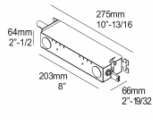

[Weblink / Specs sheet](#)

NIC 700mA-DC 25W Mains dim 120V
6 202 921 99 11