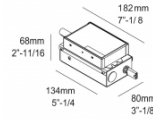

[Weblink / Specs sheet](#)

NIC 700mA-DC 25W 0-10V dim 120V
6 202 969 99 11