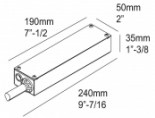

[Weblink / Specs sheet](#)

NIC 500mA-DC 12W Mains dim 120V
6 202 919 99 11