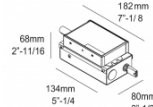

[Weblink / Specs sheet](#)

NIC 500mA-DC 25W 0-10V dim 120V
6 202 920 99 11