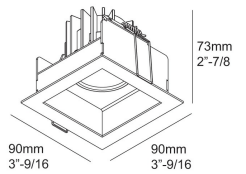

CARREE X LED 92733 S1 6 202 20 811 922

[Weblink](#)

Cutout shape/size:	75 x 75
Recessed depth:	80
Thickness of mounting surface:	max.35
Available colors:	ALU GREY (6 202 20 811 922 A) WHITE (6 202 20 811 922 W) DARK GREY (6 202 20 811 922 N)

Weight:	0.7 LBS
Protection level:	IP44/20-22/20 - suitable for wet locations
Minimum distance:	n.a.

Requirements :
 ROUGH-IN
 REMODEL NON-IC

For detailed installation instructions, please consult the manual. [6_202_20_811_XXX_HAND.pdf](#)