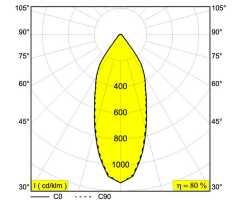

CARREE X LED 92733 S1 6 202 20 811 922

[Weblink](#)

Cutout shape/size:	75 x 75
Recessed depth:	80
Thickness of mounting surface:	max.35
Available colors:	ALU GREY (6 202 20 811 922 A) WHITE (6 202 20 811 922 W) DARK GREY (6 202 20 811 922 N)

NONADJUSTABLE
 LED 10,4-15W / CRI>90 / 2700K / 1083-1456lm
 REFLECTOR FL-33°
 INCL.PC CLEAR
 EXCL.LED POWER SUPPLY 500-700mA-DC
 500mA for standard applications / 700mA only for remodel NON-IC applications
 For other CRI or KELVIN, contact factory