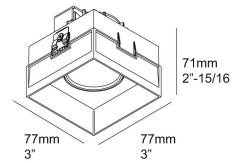

**CARREE TRIMLESS LED 92733 S1**  
**6 202 51 811 922**

[Weblink](#)

Cutout shape/size: Ø KIT

Recessed depth: 3"

Available colors: WHITE (6 202 51 811 922 W)

NONADJUSTABLE  
 LED 10,4-15W / CRI>90 / 2700K / 1083-1456lm  
 REFLECTOR FL-33°  
 EXCL.LED POWER SUPPLY 500-700mA-DC  
 500mA for standard applications / 700mA only for remodel NON-IC applications  
 For other CRI or KELVIN, contact factory

Weight: 0.5 LBS  
 Protection level: IP23/20 - suitable for damp locations  
 Minimum distance: n.a.

Remarks: MOUNTING KIT S127 TRIMLESS required for Remodel NON-IC applications.

For detailed installation instructions, please consult the manual. [6 202 51 811 XXX HAND.pdf](#)