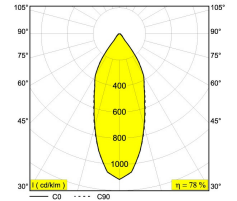

**CARREE TRIMLESS LED 92733 S1**  
**6 202 51 811 922**

[Weblink](#)

Cutout shape/size: Ø KIT

Recessed depth: 3"

Available colors: WHITE (6 202 51 811 922 W)

NONADJUSTABLE  
 LED 10,4-15W / CRI>90 / 2700K / 1083-1456lm  
 REFLECTOR FL-33°  
 EXCL.LED POWER SUPPLY 500-700mA-DC  
 500mA for standard applications / 700mA only for remodel NON-IC applications  
 For other CRI or KELVIN, contact factory