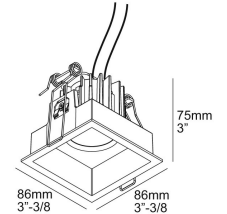

**CARREE ST LED 92733**  
**6 11044 9220**

[Weblink](#)

Cutout shape/size: 3" x 3"

Recessed depth: 3" 1/8

Thickness of mounting surface: max.1" 3/8

Available colors: ALU GREY (6 11044 9220 A)  
 WHITE (6 11044 9220 W)