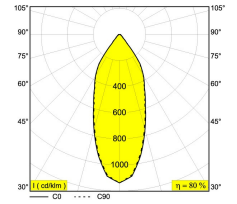

**CARREE ST LED 92733**  
**6 11044 9220**

[Weblink](#)

Cutout shape/size: 3" x 3"

Recessed depth: 3" 1/8

Thickness of mounting surface: max.1" 3/8

Available colors: ALU GREY (6 11044 9220 A)  
 WHITE (6 11044 9220 W)