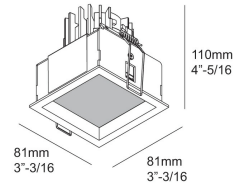

Specification Sheet

CARREE GT LED 93533 S1
6 202 49 811 952

[Weblink](#)

Cutout shape/size: 3" x 3"

Recessed depth: 4" 5/16

Thickness of mounting surface: max.1" 3/8

Available colors: ALU GREY (6 202 49 811 952 A)
WHITE (6 202 49 811 952 W)

NON ADJUSTABLE
LED 10,4-15W / CRI>90 / 3500K / 1163-1565lm
REFLECTOR FL-33°
EXCL.LED POWER SUPPLY 500-700mA-DC
500mA for standard applications / 700mA only for remodel NON-IC applications
For other CRI or KELVIN, contact factory

LED Technics: Light source: 1109 lm // 10 W // 113 lm/W
Luminaire: 678 lm // 12 W // 57 lm/W

Class 2 N.a.
Ada N.a.
Installation methods INSULATED CEILING INSTALLATION
NON-INSULATED CEILING INSTALLATION

Weight: 0.8 LBS
Protection level: IP44/20-20/20 - suitable for damp locations
Minimum distance: n.a.

Requirements :
ROUGH-IN
REMODEL NON-IC