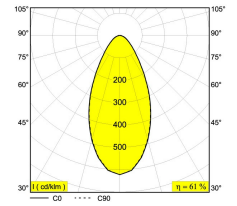

Specification Sheet

CARREE GT LED 93533 S1
6 202 49 811 952

[Weblink](#)

Cutout shape/size: 3" x 3"

Recessed depth: 4" 5/16

Thickness of mounting surface: max.1" 3/8

Available colors: ALU GREY (6 202 49 811 952 A)
WHITE (6 202 49 811 952 W)

NON ADJUSTABLE
LED 10,4-15W / CRI>90 / 3500K / 1163-1565lm
REFLECTOR FL-33°
EXCL.LED POWER SUPPLY 500-700mA-DC
500mA for standard applications / 700mA only for remodel NON-IC applications
For other CRI or KELVIN, contact factory

LED Technics: Light source: 1109 lm // 10 W // 113 lm/W
Luminaire: 678 lm // 12 W // 57 lm/W

Class 2 N.a.
Ada N.a.
Installation methods INSULATED CEILING INSTALLATION
NON-INSULATED CEILING INSTALLATION

Weight: 0.8 LBS
Protection level: IP44/20-20/20 - suitable for damp locations
Minimum distance: n.a.

Requirements :
ROUGH-IN
REMODEL NON-IC