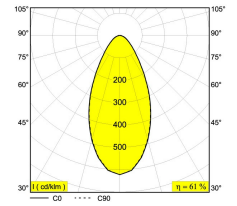

Specification Sheet

CARREE GT LED 93033 S1 6 202 49 811 932

[Weblink](#)

Cutout shape/size: 3" x 3"

Recessed depth: 4" 5/16

Thickness of mounting surface: max.1" 3/8

Available colors: ALU GREY (6 202 49 811 932 A)
WHITE (6 202 49 811 932 W)

NON ADJUSTABLE
LED 10,4-15W / CRI>90 / 3000K / 1128-1517lm
REFLECTOR FL-33°
EXCL.LED POWER SUPPLY 500-700mA-DC
500mA for standard applications / 700mA only for remodel NON-IC applications
For other CRI or KELVIN, contact factory

LED Technics: Light source: 1075 lm // 10 W // 110 lm/W
Luminaire: 657 lm // 12 W // 55 lm/W

Class 2 N.a.
Ada N.a.
Installation methods INSULATED CEILING INSTALLATION
NON-INSULATED CEILING INSTALLATION

Weight: 0.8 LBS
Protection level: IP44/20-20/20 - suitable for damp locations
Minimum distance: n.a.

Requirements :
ROUGH-IN
REMODEL NON-IC