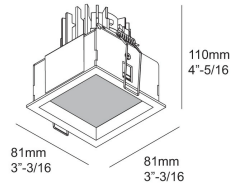

Specification Sheet

CARREE GT LED 93033 S1 6 202 49 811 932

[Weblink](#)

Cutout shape/size: 3" x 3"

Recessed depth: 4" 5/16

Thickness of mounting surface: max.1" 3/8

Available colors: ALU GREY (6 202 49 811 932 A)
WHITE (6 202 49 811 932 W)

NON ADJUSTABLE
LED 10,4-15W / CRI>90 / 3000K / 1128-1517lm
REFLECTOR FL-33°
EXCL.LED POWER SUPPLY 500-700mA-DC
500mA for standard applications / 700mA only for remodel NON-IC applications
For other CRI or KELVIN, contact factory

LED Technics: Light source: 1075 lm // 10 W // 110 lm/W
Luminaire: 657 lm // 12 W // 55 lm/W

Class 2 N.a.
Ada N.a.
Installation methods INSULATED CEILING INSTALLATION
NON-INSULATED CEILING INSTALLATION

Weight: 0.8 LBS
Protection level: IP44/20-20/20 - suitable for damp locations
Minimum distance: n.a.

Requirements :
ROUGH-IN
REMODEL NON-IC