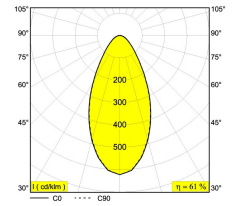

21/04/2022 16:58:41

Specification Sheet

CARREE GT LED 92733 S1
6 202 49 811 922

[Weblink](#)

Cutout shape/size: 3" x 3"

Recessed depth: 4" 5/16

Thickness of mounting surface: max.1" 3/8

Available colors: ALU GREY (6 202 49 811 922 A)
 WHITE (6 202 49 811 922 W)

NON ADJUSTABLE
 LED 10,4-15W / CRI>90 / 2700K / 1083-1456lm
 REFLECTOR FL-33°
 EXCL.LED POWER SUPPLY 500-700mA-DC
 500mA for standard applications / 700mA only for remodel NON-IC applications
 For other CRI or KELVIN, contact factory