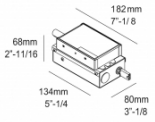

[Weblink / Specs sheet](#)

NIC 700mA-DC 25W 0-10V dim 277V
6 202 969 99 21