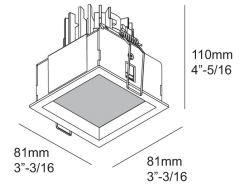

21/04/2022 16:58:41

Specification Sheet

CARREE GT LED 92733 S1
6 202 49 811 922

[Weblink](#)

Cutout shape/size: 3" x 3"

Recessed depth: 4" 5/16

Thickness of mounting surface: max.1" 3/8

Available colors: ALU GREY (6 202 49 811 922 A)
 WHITE (6 202 49 811 922 W)

Weight: 0.8 LBS
 Protection level: IP44/20-20/20 - suitable for damp locations
 Minimum distance: n.a.

Requirements :
 ROUGH-IN
 REMODEL NON-IC

For detailed installation instructions, please consult the manual. [6_202_49_811_XXX_HAND.pdf](#)