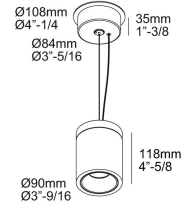

Specification Sheet

BOXY R C 93533 DIM8 6 251 75 811 952 ED8

[Weblink](#)

Available colors: BLACK-BLACK (6 251 75 811 952 ED8 B-B)
 BLACK-GOLD MATT (6 251 75 811 952 ED8 B-MMAT)
 WHITE-BLACK (6 251 75 811 952 ED8 W-B)
 WHITE-WHITE (6 251 75 811 952 ED8 W-W)

1 x LED 10,4W / CRI>90 / 3500K / 1163lm
 REFLECTOR FL-33°
 INCL.DIMMABLE LED POWER SUPPLY 500mA-DC
 MAINS DIMMING
 INCL.1 x CABLE SUSPENSION SINGLE AUTO. 5'
 INCL.1 x CABLE 2 x 18 AWG
 For other CRI or KELVIN, contact factory

LED Technics: Light source: 1163 lm // 10 W // 112 lm/W
 Luminaire: 910 lm // 12 W // 76 lm/W

120V / 60Hz

Class 2 N.a.
 Ada N.a.
 Installation methods 4" J-BOX

Weight: 2 LBS
 Protection level: IP20 - suitable for damp locations
 Minimum distance: n.a.

BOXY R C 93533 DIM8
6 251 75 811 952 ED8

Related references

LIGHT ALTERING DEVICES

Weblink / Specs sheet	Weblink / Specs sheet	Weblink / Specs sheet
 <p>Ø40mm Ø1'-9/16</p> <p>5mm 3/16"</p> <p>Ø45mm Ø1'-3/4</p> <p>BOXY GLASS SBL 251 70 03 05</p>	 <p>Ø40mm Ø1'-9/16</p> <p>5mm 3/16"</p> <p>Ø45mm Ø1'-3/4</p> <p>BOXY HONEYCOMB 251 70 03 01</p>	 <p>Ø40mm Ø1'-9/16</p> <p>5mm 3/16"</p> <p>Ø45mm Ø1'-3/4</p> <p>BOXY SOFTENING LENS 251 70 03 04</p>