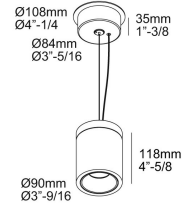

Specification Sheet

BOXY R C 93033 DIM8 6 251 75 811 932 ED8

[Weblink](#)

Available colors: BLACK-BLACK (6 251 75 811 932 ED8 B-B)
 BLACK-GOLD MATT (6 251 75 811 932 ED8 B-MMAT)
 WHITE-BLACK (6 251 75 811 932 ED8 W-B)
 WHITE-WHITE (6 251 75 811 932 ED8 W-W)

1 x LED 10,4W / CRI>90 / 3000K / 1128lm
 REFLECTOR FL-33°
 INCL.DIMMABLE LED POWER SUPPLY 500mA-DC
 MAINS DIMMING
 INCL.1 x CABLE SUSPENSION SINGLE AUTO. 5'
 INCL.1 x CABLE 2 x 18 AWG
 For other CRI or KELVIN, contact factory

LED Technics: Light source: 1128 lm // 10 W // 109 lm/W
 Luminaire: 883 lm // 12 W // 74 lm/W

120V / 60Hz

Class 2 N.a.
 Ada N.a.
 Installation methods 4" J-BOX

Weight: 2 LBS
 Protection level: IP20 - suitable for damp locations
 Minimum distance: n.a.