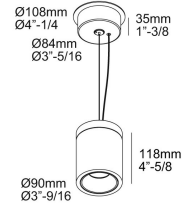

Date _____

Name _____

Client _____

Project name _____

Quote# _____

Type/Quantity _____

Listings

21/04/2022 10:13:33

Specification Sheet

BOXY R C 92733 DIM8 6 251 75 811 922 ED8

[Weblink](#)

Available colors: BLACK-BLACK (6 251 75 811 922 ED8 B-B)
BLACK-GOLD MATT (6 251 75 811 922 ED8 B-MMAT)
WHITE-BLACK (6 251 75 811 922 ED8 W-B)
WHITE-WHITE (6 251 75 811 922 ED8 W-W)

1 x LED 10,4W / CRI>90 / 2700K / 1083lm
REFLECTOR FL-33°
INCL.DIMMABLE LED POWER SUPPLY 500mA-DC
MAINS DIMMING
INCL.1 x CABLE SUSPENSION SINGLE AUTO. 5'
INCL.1 x CABLE 2 x 18 AWG
For other CRI or KELVIN, contact factory

LED Technics: Light source: 1083 lm // 10 W // 105 lm/W
Luminaire: 847 lm // 12 W // 71 lm/W

120V / 60Hz

Class 2 N.a.
Ada N.a.
Installation methods 4" J-BOX

Weight: 2 LBS
Protection level: IP20 - suitable for damp locations
Minimum distance: n.a.

Remarks: For other voltages or dimming options, contact factory.

Accessories: BOXY HONEYCOMB
BOXY SOFTENING LENS
BOXY GLASS SBL

For detailed installation instructions, please consult the manual. [6_251_75_811_XXX_ED8_HAND.pdf](#)