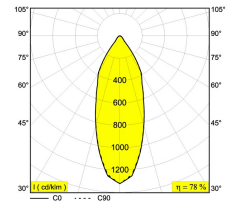

Date _____

Name _____

Client _____

Project name _____

Quote# _____

Type/Quantity _____

Listings

21/04/2022 10:13:33

Specification Sheet

BOXY R C 92733 DIM8 6 251 75 811 922 ED8

[Weblink](#)

Available colors: BLACK-BLACK (6 251 75 811 922 ED8 B-B)
BLACK-GOLD MATT (6 251 75 811 922 ED8 B-MMAT)
WHITE-BLACK (6 251 75 811 922 ED8 W-B)
WHITE-WHITE (6 251 75 811 922 ED8 W-W)

1 x LED 10,4W / CRI>90 / 2700K / 1083lm
REFLECTOR FL-33°
INCL.DIMMABLE LED POWER SUPPLY 500mA-DC
MAINS DIMMING
INCL.1 x CABLE SUSPENSION SINGLE AUTO. 5'
INCL.1 x CABLE 2 x 18 AWG
For other CRI or KELVIN, contact factory

LED Technics: Light source: 1083 lm // 10 W // 105 lm/W
Luminaire: 847 lm // 12 W // 71 lm/W

120V / 60Hz

Class 2 N.a.
Ada N.a.
Installation methods 4" J-BOX

Weight: 2 LBS
Protection level: IP20 - suitable for damp locations
Minimum distance: n.a.

Remarks: For other voltages or dimming options, contact factory.

Accessories: BOXY HONEYCOMB
BOXY SOFTENING LENS
BOXY GLASS SBL

For detailed installation instructions, please consult the manual. [6_251_75_811_XXX_ED8_HAND.pdf](#)