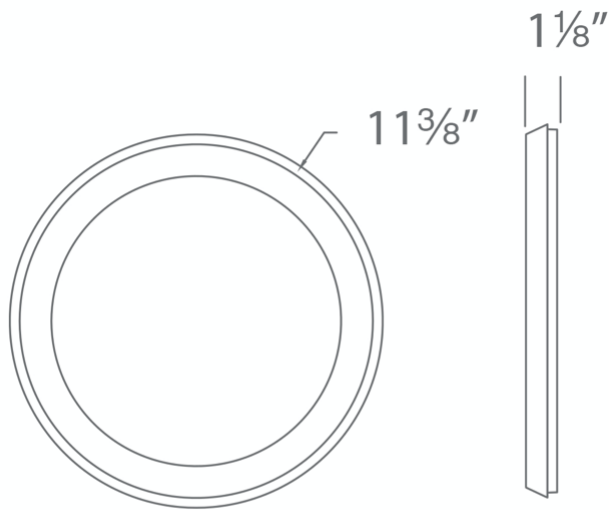

FM-4211

Project: _____

Location: _____

Fixture Type: _____

Catalog Number: _____

AVAILABLE FINISHES:

Argo

FM-4211

PRODUCT DESCRIPTION

A simple and perfect form. Round out your lighting design with this luminaire that flush mounts directly to your ceiling or wall for a clean look and super illumination, thanks to advanced technology featuring efficient LED lighting. A curvaceous silhouette that will brighten your social circle.

FEATURES

- Driver concealed within the fixture
- 1" profile, edge-lit illumination
- The integrated driver is inside of fixture

SPECIFICATIONS

Rated Life	60000 Hours
Standards	ETL, cETL, Damp Location Listed, Title 24 JA8: 2019 Compliant, Energy Star 2.0
Input	120 VAC, 120-277V, 50/60Hz
Dimming	ELV: 100-10%, TRIAC: 100-5%
Mounting	Can be mounted on ceiling or wall in all orientations
Color Temp	3500K, 3000K, 2700K
CRI	90
Construction	Aluminum body with acrylic diffuser
Driver Dimension	2.0" x 1.4" x 1.0"

REPLACEMENT PARTS

HDW-LX20-MA - Hardware Pack

Model & Size	Color Temp & CRI	Finish	Watt	Voltage	LED Lumens	Delivered Lumens
FM-4211 11"	2700K 90	BK Black	20.6W	120-277V	2109	1461
	2700K 90	BN Brushed Nickel	20.6W	120-277V	2109	1461
	2700K 90	WT White	20.6W	120-277V	2109	1461
	3500K 90	BK Black	20.6W	120-277V	2109	1472
	3500K 90	BN Brushed Nickel	20.6W	120-277V	2109	1472
	3500K 90	WT White	20.6W	120-277V	2109	1472
	3000K 90	BK Black	19.8W	120 VAC	2109	1521
	3000K 90	BN Brushed Nickel	19.8W	120 VAC	2109	1521
	3000K 90	WT White	19.8W	120 VAC	2109	1521

Example: **FM-4211-WT**

For custom requests please contact customs@modernforms.com