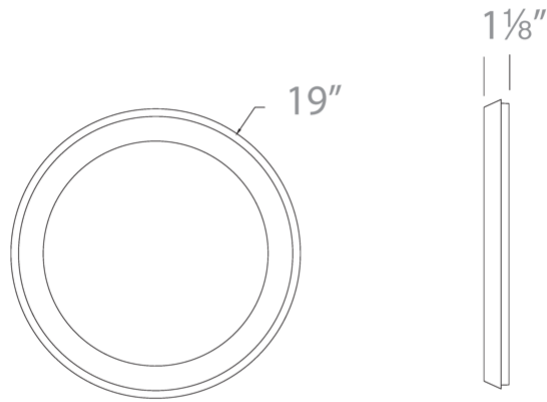

REPLACEMENT PARTS

HDW-LX20-MA - Hardware Pack

FM-4219

Model & Size	Color Temp & CRI	Finish	Watt	Voltage	LED Lumens	Delivered Lumens
FM-4219 19"	2700K 90	BK Black	32.7W	120-277V	3985	2214
	2700K 90	BN Brushed Nickel	32.7W	120-277V	3985	2214
	2700K 90	WT White	32.7W	120-277V	3985	2214
	3500K 90	BK Black	32.7W	120-277V	3985	2389
	3500K 90	BN Brushed Nickel	32.7W	120-277V	3985	2389
	3500K 90	WT White	32.7W	120-277V	3985	2389
	3000K 90	BK Black	31W	120-277V	3985	2870
	3000K 90	BN Brushed Nickel	31W	120-277V	3985	2870
	3000K 90	WT White	31W	120-277V	3985	2870

Example: **FM-4219-WT**

For custom requests please contact customs@modernforms.com