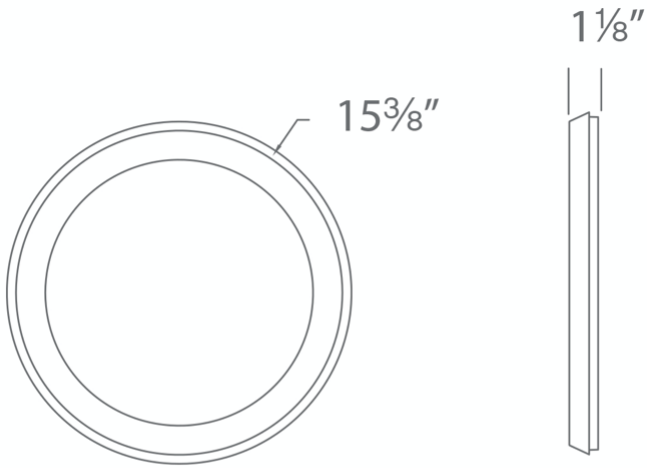

FM-4215

Project: _____

Location: _____

Fixture Type: _____

Catalog Number: _____

AVAILABLE FINISHES:

Argo

FM-4215

PRODUCT DESCRIPTION

A simple and perfect form. Round out your lighting design with this luminaire that flush mounts directly to your ceiling or wall for a clean look and super illumination, thanks to advanced technology featuring efficient LED lighting. A curvaceous silhouette that will brighten your social circle.

FEATURES

- Driver concealed within the fixture
- 1" profile, edge-lit illumination
- The integrated driver is inside of fixture

SPECIFICATIONS

Rated Life	60000 Hours
Standards	ETL, cETL, Damp Location Listed, Title 24 JA8: 2019 Compliant, Energy Star 2.0
Input	120 VAC, 120-277V, 50/60Hz
Dimming	ELV: 100-10%, TRIAC: 100-5%
Mounting	Can be mounted on ceiling or wall in all orientations
Color Temp	2700K, 3500K, 3000K
CRI	90
Construction	Aluminum body with acrylic diffuser
Driver Dimension	2.0" x 1.4" x 1.0"

REPLACEMENT PARTS

HDW-LX20-MA - Hardware Pack

Model & Size	Color Temp & CRI	Finish	Watt	Voltage	LED Lumens	Delivered Lumens
FM-4215 15"	2700K 90	BK Black	27.5W	120-277V	3084	2114
	2700K 90	BN Brushed Nickel	27.5W	120-277V	3084	2114
	2700K 90	WT White	27.5W	120-277V	3084	2114
	3500K 90	BK Black	27.5W	120-277V	3084	2278
	3500K 90	BN Brushed Nickel	27.5W	120-277V	3084	2278
	3500K 90	WT White	27.5W	120-277V	3084	2278
	3000K 90	BK Black	26.2W	120 VAC	3084	2221
	3000K 90	BN Brushed Nickel	26.2W	120 VAC	3084	2221
	3000K 90	WT White	26.2W	120 VAC	3084	2221

Example: **FM-4215-WT**

For custom requests please contact customs@modernforms.com