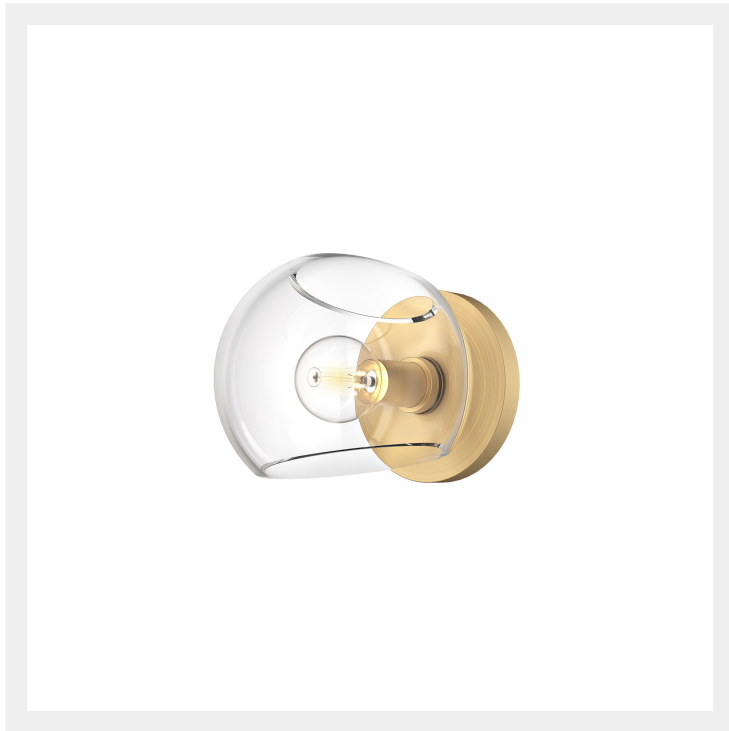

alora mood

P. 1.855.855.8926

CANADA: 19054 28TH Avenue Surrey - BC V3Z 6M3

USA: 3035 E. Lone Mountain Rd - Las Vegas, NV, 89081

WILLOW WV548006

FIXTURE DIMENSIONS	W6" x H5" x E6-5/8"
HEIGHT FROM CENTER	2-3/4"
EXTENSION	6-5/8"
LAMP TYPE	E12
MAX WATTAGE	60W
BULB QTY	1
BULBS INCLUDED	No
VOLTAGE	120V
GLASS DETAILS	Clear, Copper, Opal or Smoked Glass
MATERIAL	Glass; Steel;
INSTALL OPTIONS	Horizontal/Vertical; Wall;
LOCATION	Damp
CANOPY DIMENSIONS	D4-3/4" x E5/8"
BRAND	Alora Mood

[D - Diameter, L - Length, W - Width, H - Height, E - Extension]

AVAILABLE FINISHES:

*For complete warranty terms, please visit: www.aloralighting.com/warranty