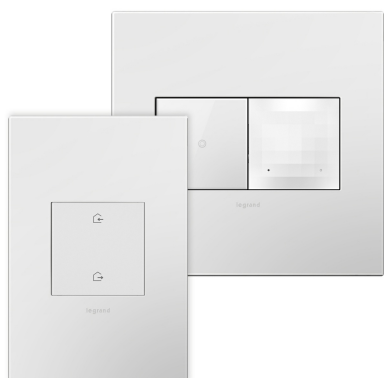

adore Collection

adore® Smart Switch Starter Kit with Gateway and Home Away Wireless Smart Switch with Netatmo, White
Part No. WNAH10KITW1

The smartest way to take control of lights and power, optimized for whole home use.

This starter kit comes with a Smart Surface-Mount Gateway to establish the robust and dedicated mesh network, a Smart Switch and a Home/Away Wireless Smart Switch.

Features & Benefits

A perfect start to your adore with Netatmo solution, this kit includes: (1) Smart Surface-Mount Gateway, (1) Smart Switch and (1) Home/Away Wireless Smart Switch with Netatmo Control lights from smartphones and tablets with the Legrand Home + Control app. Even schedule lights to turn on/off automatically, create groups, set scenes and monitor energy usage

Features ultra-reliable performance through a robust and dedicated mesh-network

Available color options include White, Magnesium and Graphite

Pair with designer wall plates from the adore® Collection to fit any style

Specifications

General Info

Product Line	Pass & Seymour	Color	White
Finish	Matte	UPC Number	785007380729
Country Of Origin	China	Number of Switches	1
Application Sector	Residential, Commercial	Warranty Type	1-Year Limited Warranty
Type	Switch, Kit		