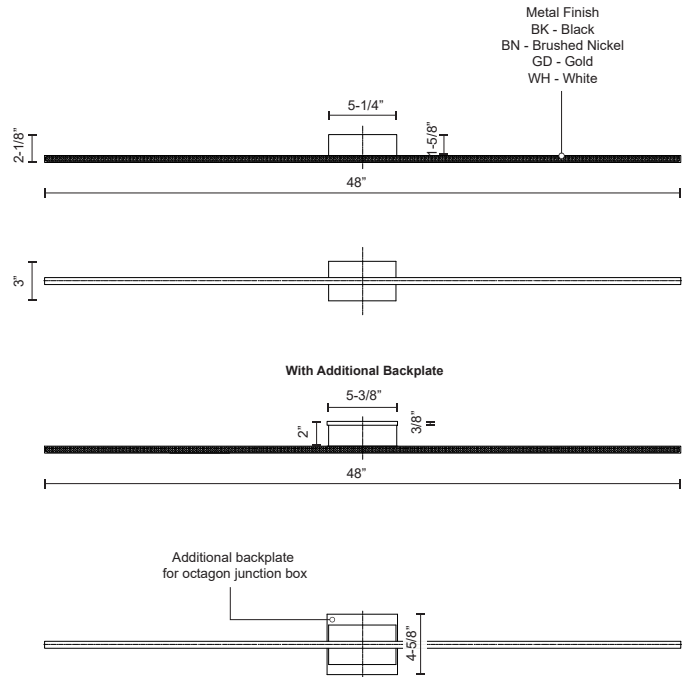

VEGA MINOR VL18248

VANITY

PROJECT

DESCRIPTION

Following the success of the Vega family is the next evolution of the line, Vega Minor. The diminutive square linear profile envelops and radiates a soft uniform light in a diverse spectrum of lengths and unique configurations. Refined details with crafted finishes augment the reductive silhouette of the expanded collection.

VL18248-BK
Black

VL18248-BN
Brushed Nickel

VL18248-WH
White

VL18248-GD
Gold

SPECIFICATION DETAILS

* For custom options, consult factory for details.

Fixture Dimensions	W48" x H3" x E2-1/8"
Light Source	LED with DC Driver
Wattage	44W
Total Lumens	3690lm
Delivered Lumens	BK-1268lm; BN-2132lm; GD-1748lm; WH-2524lm;
Voltage	120V
Color Temperature	3000K
CRI (Ra)	90CRI
Optional Color Temps	2700K - 5000K Available, Minimum Order Quantities Apply
LED Rated Life	50,000 hours
Dimming	100% - 10%, TRIAC or ELV Dimmer (Not Included)
Diffuser Details	White Acrylic Diffuser
ADA Compliant	Yes
Compliance	ADA
Location	Damp
Warranty	5 Years
Illumination Direction	Downlight
Mounting Style	All Orientation; Wall;
CEC Title 24 JA8	Yes, JA8-19
Canopy Dimensions	W5-3/8" x H4-5/8" x E3/8"