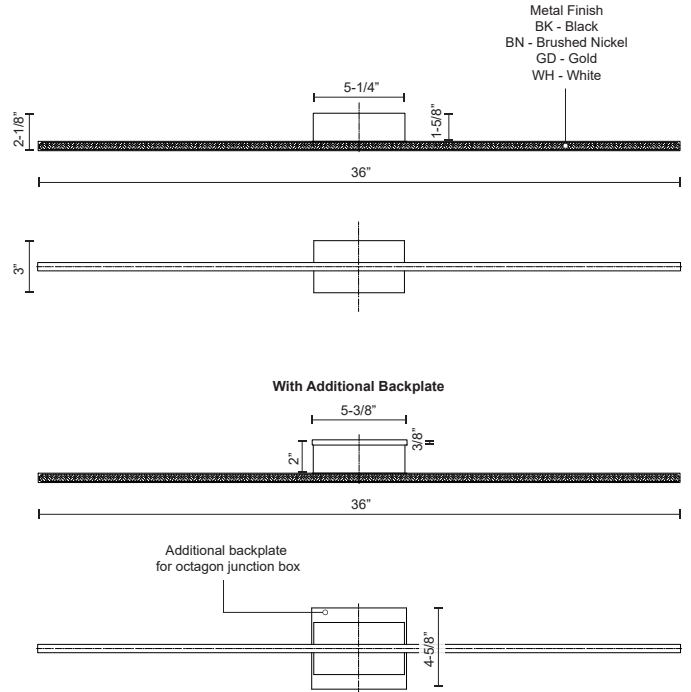

## SPECIFICATION DETAILS

\* For custom options, consult factory for details.

<b>Fixture Dimensions</b>	W36" x H3" x E2-1/8"
<b>Light Source</b>	LED with DC Driver
<b>Wattage</b>	33W
<b>Total Lumens</b>	2800lm
<b>Delivered Lumens</b>	BK-930lm; BN-1561lm; GD-1282lm; WH-1848lm;
<b>Voltage</b>	120V
<b>Color Temperature</b>	3000K
<b>CRI (Ra)</b>	90CRI
<b>Optional Color Temps</b>	2700K - 5000K Available, Minimum Order Quantities Apply
<b>LED Rated Life</b>	50,000 hours
<b>Dimming</b>	100% - 10%, TRIAC or ELV Dimmer (Not Included)
<b>Diffuser Details</b>	White Acrylic Diffuser
<b>ADA Compliant</b>	Yes
<b>Compliance</b>	ADA
<b>Location</b>	Damp
<b>Warranty</b>	5 Years
<b>Illumination Direction</b>	Downlight
<b>Mounting Style</b>	All Orientation; Wall;
<b>CEC Title 24 JA8</b>	Yes, JA8-19
<b>Canopy Dimensions</b>	W5-3/8" x H4-5/8" x E3/8"