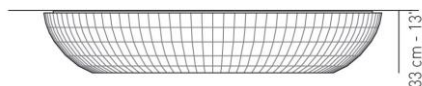

Ø 180 cm - 70 7/8"

DRY LOCATION

example composition code | UP | BEL180 LED | GI | XX