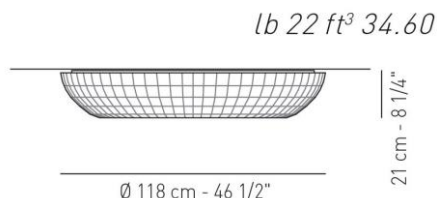

Typology: CEILING

Ratings

- E26 or 2GX11 or GU24 LED
- Diffused light
- Surface installation over holes
- Power supply 120V AC
- Switch mode: on-off
- Steel frame

GU24 LED VERSION

- CCT 2700 K, CRI 80
- Dimmable ELV trailing edge, phase cut

Product code composition

BELL / diffuser INCLUDED

Type	Article	Colours	Finish	Source
UP	BEL 118 E26	BC white	XX	E26 4 x Max 17W LED or 4 x Max 26W fluo
		BEL 118 LED		BW warm white
	GI gold yellow	NE black		
	RS red			