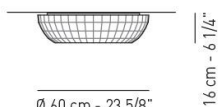

Product code composition

BELL / diffuser INCLUDED

Type	Article	Colours	Finish	Source	
UP	BEL 060 E26	BC white	XX	E26 3 x Max 17W LED or 3 x Max 20W fluo	
		BEL 060 LED		BW warm white	LED GU24 2x15W - included 120V_{AC} - CRI80 diffused beam - 2700K 3200 lm - 107 lm/W LED
	GI gold yellow				
	NE black				
	RS red				

lb 8.81 ft³ 6.35

example composition code | UP | BEL060LED | GI | XX