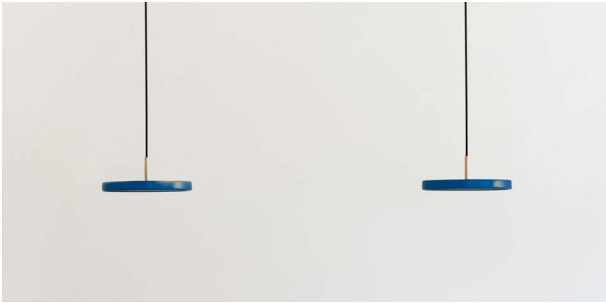

ASTERIA

Designed by Søren Ravn Christensen

Pendant lamp

TESTS & CERTIFICATIONS

CE (for indoor use), IP2X, UL / cUL certified

DIMENSIONS

Asteria medium: 43 × 4 cm (14 cm) / 16.9 × 1.6" (5.5")
Asteria mini: 31 × 4 cm (10.5 cm) / 12.2 × 1.6" (4.1")
Asteria micro: 15 × 1.5 cm (5.7 cm) / 5.9 × 0.6" (2.2")