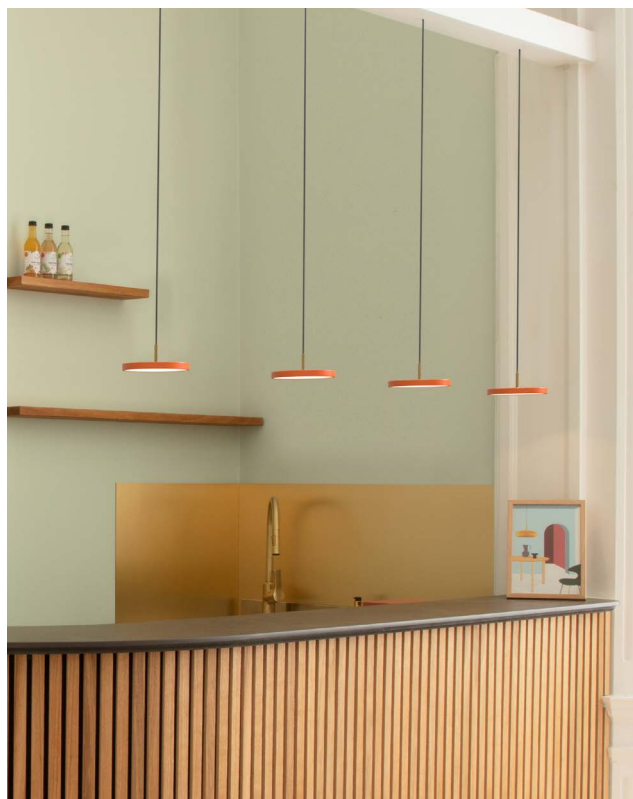

ASTERIA

Designed by Søren Ravn Christensen

AIM FOR THE STARS WITH ASTERIA

Born at the crossroads of design, technology and craftsmanship, this lamp incorporates built-in LED lights into a sleek, minimalist shape, echoing a design from the future and for the future. Asteria is ideal above the kitchen counter or the dining table and goes well in pairs of two.