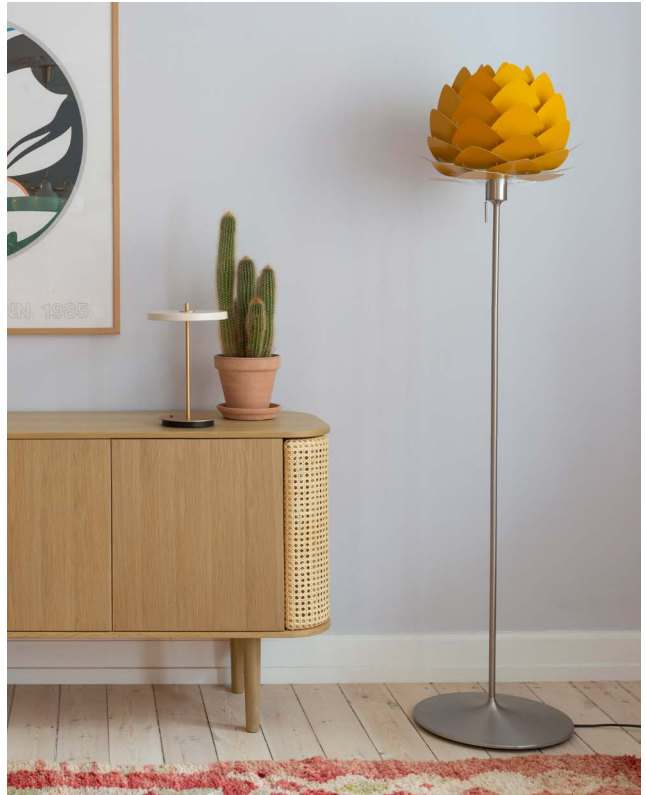

ALUVIA

Designed by UIMAGE Design Team

 Pendant, floor and table lampshade
Compatible with E26 / E27

 Flip 180°

 Durable

DIMENSIONS
 Ø: 59 cm / 23.2" Ø: 40 cm / 15.7"
H: 48 cm / 18.9" H: 30 cm / 11.8"

MATERIAL
 Aluminium, polypropylene and polycarbonate

Colour variations

brushed
brass

pearl white
(RAL: 9001)

anthracite grey
(RAL: 7016)

forest green
(RAL: 6004)

petrol blue
(RAL: 5001)

ruby red
(RAL: 3032)

saffron yellow
(RAL: 1004)

brushed
bronze

ALUVIA

Designed by UIMAGE Design Team

EXPLORE LIFE AND NATURE WITH ALUVIA

With characteristic geometrical blades made from aluminium, the Aluvia lamp has a distinctive edge, while being lightweight and durable at the same time. Aluvia amplifies the beauty of your interior design, making your home cosy, classic and refined, while also bringing a touch of nature inside through its organic shape.