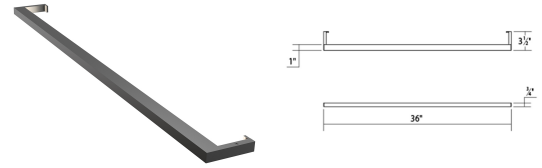

Thin-Line Indirect LED Wall Bar Spec Sheet

SKU: 2814.25-3 Learn more at sonnemanlight.com
<https://sonnemanlight.com/thin-line-indirect-led-wall-bar>

Size: 3'
Color/Finish: Satin Black

Dimensions

Height: 0.75
Width: 36
Extends: 3.5
Minimum Extension: 3.5"
Maximum Extension: 3.5"

Electrical Specs

Bulb(s) Included?: Yes
Bulb 1 Type: Integral LED
Bulb Quantity: 1
Input Voltage: 120VAC
Wattage: 19
Initial Lumens: 1110
Delivered Lumens: 670
Color Temperature: 3000K
CRI: 90
Power Supply Type: Driver
Power Supply Quantity: 1
Power Supply Location: Remote
Dimming Type: TRIAC/ELV