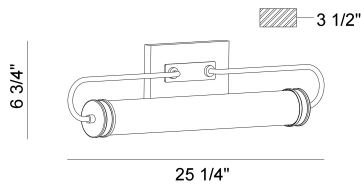

TELLIE, TELLIE, VANITY, SML

PRODUCT DETAILS

No.	:	45358-029
Product Color	:	Black
Product Material	:	Iron
Shade / Accent Colour	:	white
Shade / Accent Material	:	Glass
Width	:	25.25"
Height	:	6.75"
Ext	:	3.5"
Weight	:	3.3lbs
Shade Length	:	18.65"
Shade Diameter	:	2.75"

LIGHT SOURCE DETAILS

Light Source Type	:	INTEGRATED LED
Input Voltage	:	120V
Bulb Voltage	:	120V
Total Wattage	:	15W
Delivered Lumens	:	1020lm
Kelvin	:	3000K
CRI	:	90
Dimmable	:	Yes

OPTIONS AVAILABLE

ITEM NO.	FINISH	SHADE
45358-012	Chrome	white
45358-029	Black	white

TECHNICAL DETAILS

Canopy / Backplate Length	:	8"
Canopy / Backplate Height	:	0.75"
Canopy / Backplate Width	:	4.5"
Adjustable Lamp Head	:	No
Mounting	:	Up
Location	:	Damp

45358-012
45358-029

PROJECT INFORMATION