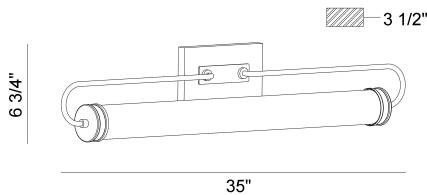

TELLIE, TELLIE, VANITY, LRG

PRODUCT DETAILS

No.	:	45357-022
Product Color	:	Black
Product Material	:	Iron
Shade / Accent Colour	:	white
Shade / Accent Material	:	Glass
Width	:	35"
Height	:	6.75"
Ext	:	3.5"
Weight	:	4.1lbs
Shade Length	:	28.5"
Shade Diameter	:	2.75"

LIGHT SOURCE DETAILS

Light Source Type	:	INTEGRATED LED
Input Voltage	:	120V
Bulb Voltage	:	120V
Socket Type	:	LED
Total Wattage	:	15W
Delivered Lumens	:	1520lm
Kelvin	:	3000K
CRI	:	90
Dimmable	:	Yes

OPTIONS AVAILABLE

ITEM NO.	FINISH	SHADE
45357-015	Chrome	white
45357-022	Black	white

TECHNICAL DETAILS

Canopy / Backplate Length	:	8"
Canopy / Backplate Height	:	0.75"
Canopy / Backplate Width	:	4.5"
Adjustable Lamp Head	:	No
Mounting	:	Up
Location	:	Damp