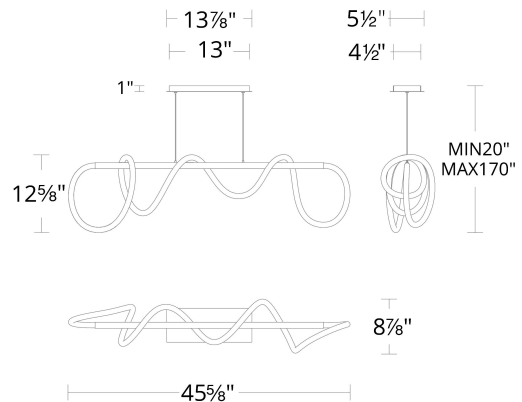

### Linear Pendant 3000K

Model & Size	Color Temp & CRI	Finish	Watt	LED Lumens	Delivered Lumens
PD-35246 46"	3000K 90	BK Black	30W	4000	2734

Example: **PD-35246-BK**

For custom requests please contact [customs@wacighting.com](mailto:customs@wacighting.com)

#### SPECIFICATIONS

Color Temp:	3000K
Input:	120-277 VAC, 50/60Hz
CRI:	90
Dimming:	ELV: 100-10% , 0-10V: 100-5%, TRIAC: 100-10%
Rated Life:	50000 Hours
Standards:	ETL, cETL, Title 24 JA8-2019 Compliant Damp Location Listed
Construction:	Aluminum body, silicone diffuser

#### LINE DRAWING:

PD-35246