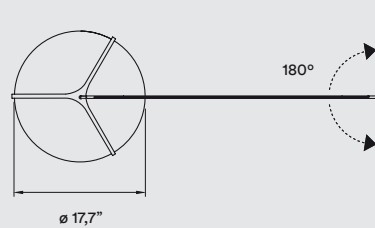

**SWING MECHANISM**

**REF.**

- THES A BK LED DIM UL
- THES A IV LED DIM UL
- THES A NI LEDDIM UL
- THES A GD LED DIM UL

**LIGHT SOURCE**

120V Dimmable

**Driver:**

Constant Voltage 24V

**LED Integrated:**

Led module

2700K, CRI>90, 25W, 50-60Hz, 1040 lm\*

4.000K, CRI>90, 25W, 50-60Hz, 1197 lm\*

\*Measurements obtained by theoretical calculations at LZf using ivory white shades. Veneer Ref: 20 Ivory White.

**PACKAGING**

Box Size: 47 x 26 x 9"

Box Volume: 6,2 ft<sup>3</sup>

Weight: Gross - 21,2 Lb | Net - 6,2 Lb

**MATERIALS & COMPONENTS**

Wood Veneer Shade

Optional Acrylic Diffuser

Metal Tripod & Structure

Black Electrical cable with Dimming Switch: 98,4"