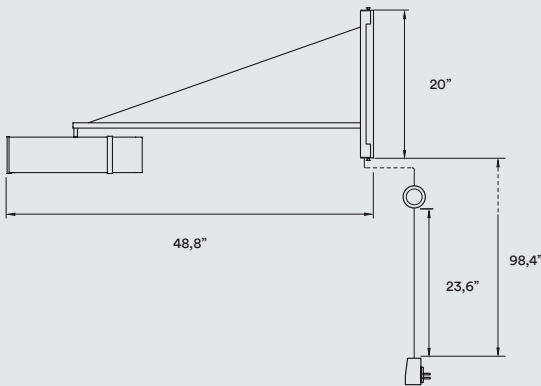

SWING MECHANISM

REF.

- THES A BK LED DIM UL
- THES A IV LED DIM UL
- THES A NI LEDDIM UL
- THES A GD LED DIM UL

LIGHT SOURCE

120V Dimmable

Driver:

Constant Voltage 24V

LED Integrated:

Led module

2700K, CRI>90, 25W, 50-60Hz, 1040 lm*

4.000K, CRI>90, 25W, 50-60Hz, 1197 lm*

*Measurements obtained by theoretical calculations at LZf using ivory white shades. Veneer Ref: 20 Ivory White.

PACKAGING

Box Size: 47 x 26 x 9"

Box Volume: 6,2 ft³

Weight: Gross - 21,2 Lb | Net - 6,2 Lb

MATERIALS & COMPONENTS

Wood Veneer Shade

Optional Acrylic Diffuser

Metal Tripod & Structure

Black Electrical cable with Dimming Switch: 98,4"

FINISHES

WOOD VENEER

- 20 Ivory White
- 22 Natural Beech
- 21 Natural Cherry
- 29 Grey

METAL

- BK-Matt Black
- NI-Matt Nickel
- IV-Matt Ivory
- GD-Gold