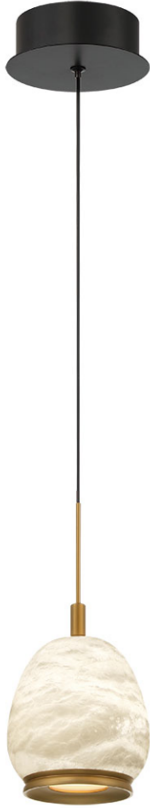

Lucidata, 1 Light LED Pendant, Matte Black

Safety Standard:

A) Lutron

- 1) MACL-153MLH-WH
- 2) STCL-153PH-WH
- 3) R11-DSL06-1TW
- 4) R02-DW6HD-2RW

B) Legrand

- 1) RHCL453PNICCV4

C) TP-Link

- 1) HS220