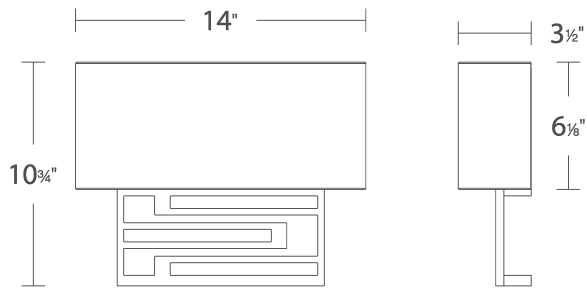

Project:

Location:

Fixture Type:

Catalog Number:

AVAILABLE FINISHES:

Vander

WS-26214

PRODUCT DESCRIPTION

WS-26214

Model & Size	Color Temp	Finish	LED Watts	LED Lumens	Delivered Lumens
WS-26214 14"	2700K	BK Black	12.5W	1110	634
	2700K	BN Brushed Nickel	12.5W	1110	634
	3000K	BK Black	12.5W	1110	634
	3000K	BN Brushed Nickel	12.5W	1110	634
	3500K	BK Black	12.5W	1110	634
	3500K	BN Brushed Nickel	12.5W	1110	634